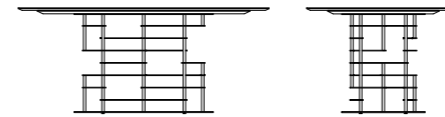

REMBRANT 玲珑

Design by Archirivolto Design

产品描述

桌面为大理石, 底架为香槟金镀钛不锈钢或者黑灰氟碳漆金属。

PRODUCT DESCRIPTION

Top in marble. Stainless steel base in champagne gold titanium plating or metal base in dark grey epoxy paint finish.

2400*1100*750MM
94.5*43.3*29.5"

2200*1100*750MM
86.6*43.3*29.5"

2000*1100*750MM
78.7*43.3*29.5"

1800*1000*750MM
70.9*39.4*29.5"

1600*1000*750MM
63.0*39.4*29.5"

编号: 11C013

REMBRANT餐桌由层层金属相互连结在一起, 铸建出如同星辰般环绕的框架结构, 轻盈地托举着悬臂似的大理石桌面, 充满了层次如画的趣味。

REMBRANT dining table's frame is made of layers of metal bars and looks like stars and galaxies. Tabletop is supported by these light and graphic structure, which adds more fun.