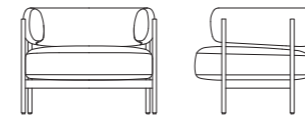

# CINI 旖旎

Design by Dainelli Studio

编号: 32F012

CINI单人位，承袭欧洲70年代围手椅的完美比例，以金属框架重塑经典，坐垫与靠背弧度勾勒出旖旎姿态，厚度填充饱满紧实，围合出亲近与欢迎感，并具备感染空间的表现力。

CINI single chair inherits the proportion of a timeless classic from the 70s: bergere with a metallic base. With the gorgeous curves of fully stuffed cushion and back, intimacy can be felt in its hug. A space will be highlighted by the chair.

## 产品描述

座椅整体为布料或牛皮包制，椅腿为不锈钢镀钛。

## PRODUCT DESCRIPTION

Upholstered with fabric or leather. Stainless steel legs in titanium plating.

810\*730\*635MM  
31.9\*28.7\*25.0"