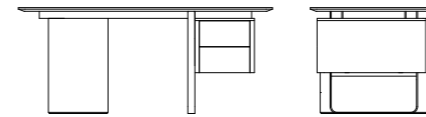

GATHER 汇

Design by Ximi Li 李希米

产品描述

桌面及抽屉柜为木制开孔漆，金属框架与腿为黑镜镀膜，立腿为烤漆。

PRODUCT DESCRIPTION

Top and drawers in wood. Metal frame in black titanium plating, side panel in colored lacquer finish.

2380*980*750MM
93.7*38.6*29.5"

2080*980*750MM
81.9*38.6*29.5"

1800*900*750MM
70.9*35.4*29.5"

编号: 12C002

GATHER书桌是由性格各异的材料汇聚而成，不规则桌腿设计，兼有方正有序与轻快时尚的双重气质。不同材质自由拼接，新奇有趣，虚实结合的表达，兼具装饰性与实用性，为阅读时光带来不同体验。

GATHER collection represents diversity. Different materials gather together and each have a distinct personality. It blends decorative form with function for your home office.