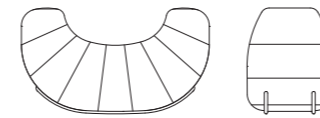

# ROLL 卷儿

Design by Yang Gao / Minjing Chen ( CAFA ) 央美高扬 陈旻婧

编号：23F005

ROLL单人位以毛虫的外形为灵感，通过与外力的结合形成自然卷曲的逗趣形态。可正坐或骑坐，摇摆晃动间，展现出拥挤的可爱感。

The ROLL chair is like a toy or a sculpture. It allows you to sit, lounge, or rock. ROLL chair takes the form of caterpillar to create this fun and lively vibe.

## 产品描述

座椅整体为布料包制，底腿为黑灰氟碳漆金属。

## PRODUCT DESCRIPTION

Upholstered with fabric. Metal feet in dark grey epoxy paint finish.

1100\*500\*620MM  
43.3\*19.7\*24.4"