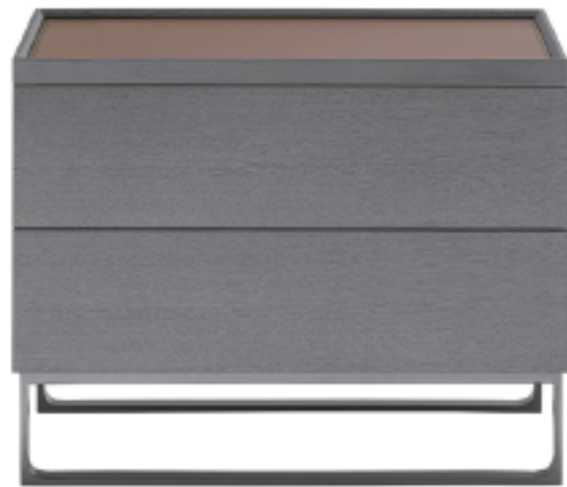

RITA 瑞达

Design by L&L Studio

产品描述

主体为木制开孔漆，桌面为皮质，底腿为黑灰氟碳漆金属。

PRODUCT DESCRIPTION

Made in wood with leather top insert. Metal feet in dark grey epoxy paint finish.

700*480*550MM
27.6*18.9*21.7"

600*480*550MM
23.6*18.9*21.7"

编号：53C007

RITA床边柜，外型简洁大气，顶部的托盘式台面内皮质贴面，给置物带来高级的质感和愉悦的感受，底部的平行金属框架和自然的木色肌理，给卧室一份别致的宁静。

RITA bedside table has a simple appearance. The leather is embedded in the tray-like top to create a sense of deluxe and delight. Paralleled metal frames at the bottom and wooden texture add serenity to the bedroom.