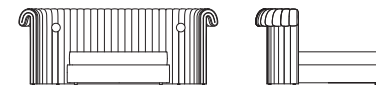

CROWN 皇冠

Design by Hanne Willmann

产品描述

主体面料软包，黑丝光烤漆金属地脚，两侧耳朵床屏带灯。

PRODUCT DESCRIPTION

Upholstered in fabric, the feet are in black satin finish. Lighting are included.

床垫 MATTRESS

3905*2587*1393MM 153.7*101.9*54.8"	2000*2200MM 78.7*86.6"
3905*2387*1393MM 153.7*94.0*54.8"	2000*2000MM 78.7*78.7"
3665*2387*1393MM 144.3*94.0*54.8"	2000*1800MM 78.7*70.9"

编号：61F022

皇冠床是对奢华高端床的现代演绎。其流畅的线条，加长的床头板，营造出令人沉醉的舒适感和宁静而不失雅趣的氛围感。这款床采用悬挂式床头灯，是精致和放松的缩影，让您在舒适的家中享受奢华的休闲时光。

The Cuvée bed is a contemporary take on opulent high-end beds. Its lavish and fluid lines, exemplified by the extended headboard, invite a sense of indulgent comfort and an ambiance of serene seclusion. Enhanced with seamlessly integrated or suspended light fixtures, this bed epitomizes sophistication and relaxation, promising a luxurious retreat within the comforts of home.