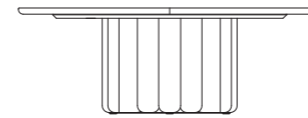

POCKY 百吉

Design by Frank Chou 周宸宸

产品描述

桌面为大理石或木制开孔漆，底腿为烤漆。

PRODUCT DESCRIPTION

Top in marble or wood. Bottom in colored lacquer finish.

转盘 TURN PLATE

D2600*770MM
D102.4*30.3"

D2400*770MM
D94.5*30.3"

D2200*770MM
D86.6*30.3"

D1700MM
D66.9"

D1500MM
D59.1"

D1300MM
D51.2"

编号: 11C034

POCKY餐桌拥有大气的外形，造型浑厚而具有雕塑感，成组的烤漆柱形桌腿托起圆形桌面，稳重大气，表现了平衡与对比的力量感，也象征围合与团圆。

Pocky is a dining table with bold and sculptural forms. The pedestal base features a set of pillars that finished in colored lacquer, balance design and craftsmanship and also symbolized a happy reunion.