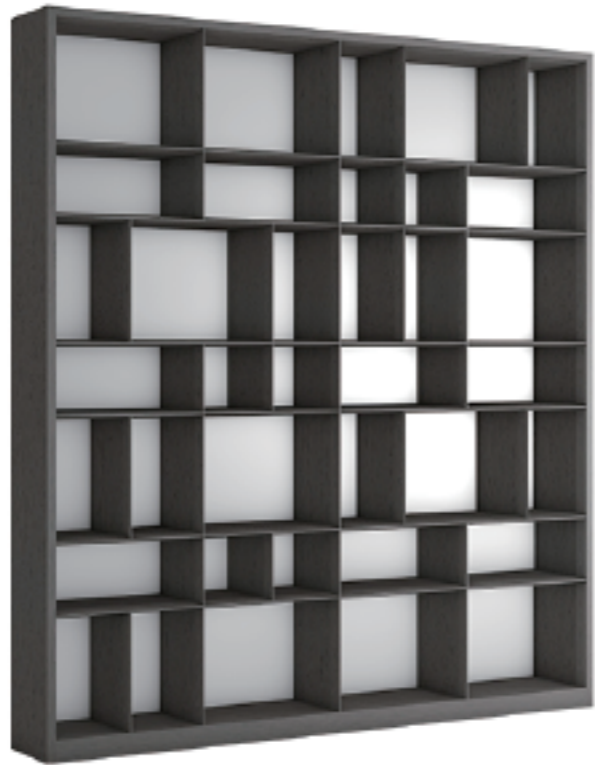

RHYTHM 半岛

Design by L&L Studio

编号：55C002 / 55C003

半岛书柜整体造型简洁但富有趣味，层板分为大小两种高度，多种宽度，长短宽窄的分格在错落间找寻平衡的美感。书柜有多种尺寸模块，可自由组合满足不同空间的需求，哑光的素色烤漆由内而外散发出优雅舒缓的气质，让人随意陈设都能与之浑然一体，成为一道别致的风景线。

RHYTHM bookcase is a concise system that is tasteful and full of fun. It comes with two different heights and multiple widths, as well as with your choice of long or short and wide or narrow boards for a balanced aesthetic. RHYTHM has different size models to choose from, or you can make your own to suit your spatial needs. Matte white lacquer gives it a elegant appearance. Whatever you pair it with will result in a elegant scene.

产品描述

主体为烤漆或木制开孔漆，背板为白色哑光烤漆。

PRODUCT DESCRIPTION

Cabinet frame and shelves in wood or lacquer finish. Back panel in white lacquer finish only.

2374*357*2697MM
93.5*14.1*106.2"

1152*357*2401MM
45.2*14.1*94.5"

864*357*1975MM
34.0*14.1*77.8"

更多组合尺寸详见官网

MORE COMBINATION SIZES ARE AVAILABLE ON THE WEBSITE