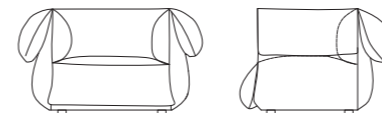

BOX 宝盒

Design by Studio Kononenko ID

编号: 32F023

宝盒扶手椅取型于快递箱，这是一个幽默又大胆的设计，品牌将开箱的愉悦感受通过外观设计与坐感具象化。可外翻折叠的软垫，为身体不同部位提供支撑，让“半躺”更加松弛，加入了记忆棉的革新坐感给予使用者扎实的拥抱感。

“大胆梦想，敢于失败。”这句引起共鸣的刺绣标语也是宝盒扶手椅的点睛之笔，使其与产品结合，是都汇里首次对当代艺术趋势的大胆尝试。探险家诺曼沃恩的这句标语也与品牌态度不谋而合，鼓励人们珍惜每一次冒险的机会，从而过上充实的生活。

The BOX armchair presents a whimsical and bold design reminiscent of a cardboard package, capturing the joyful unboxing moments. The arm and back can be opened up or folded in to suit however you like to sit. The front part of the armchair can be used as a footrest for semi-reclining relaxation, while the reclining pillows add a feeling of embrace. An accentuating feature includes an embroidered quote, reflecting a contemporary artistic trend. "Dream big and dare to fail" by Norman Vaughan resonates deeply with HC28's values, advocating for the courage to take risks in pursuit of a truly fulfilling life. BOX embodies a conceptual approach, merging a profound philosophy with a comfortable and ergonomic design.

产品描述

整体面料或牛皮软包，黑丝光烤漆金属底脚。

PRODUCT DESCRIPTION

Upholstered in fabric or leather, the feet are in black satin finish.

1260*1040*725MM
49.6*40.9*28.5"