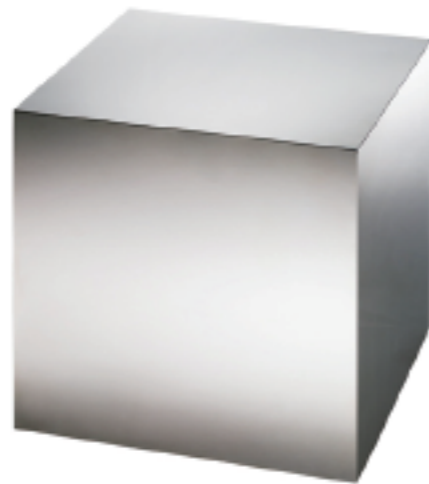

# COSMO 魔方

Design by Masayuki Kurokawa 黑川雅之

编号: 71C001

极简的形体，纯粹的材质，表达着宇宙星际间的基本引力，也似魔力般吸引着你。COSMO边几陪伴在沙发旁，似有若无的映射着周围的环境，给人灵动的感受。

Minimalist form and singular material symbolize gravity and brightness between galaxies, which also attract users like magic. COSMO side table accompanies sofa to reflect surroundings vaguely.

## 产品描述

整体为镀钛不锈钢。

## PRODUCT DESCRIPTION

Table made in stainless steel with titanium plating.

400\*400\*400MM  
15.7\*15.7\*15.7"