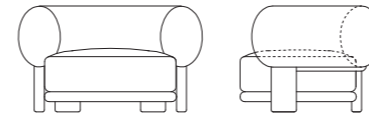

BOL 元阳

Design by Christophe Delcourt

编号：31F004-11

Bol沙发造型独特，充满个性，“波波头”的概念将沙发的优雅和厚重同时展现。它舒适的座感和弧形的靠背，均提供了恰到好处的支撑，背部和底部的整体实木结构，呈现了圆润而连贯的细节层次，赋予了作品独特诙谐的力量感。

BOL armchair has a strong character, but its “bonbon head” shape appears cozy and elegant. BOL is exceedingly comfortable when seated, thanks to its curly back, which provides fine support. With a designed wood frame supporting the back and the bottom, it shows smooth and round details and arrangement, gives off a powerful and humorous character.

产品描述

座椅整体为布料包制，底框与底脚为实木开孔漆。

PRODUCT DESCRIPTION

Upholstered with fabric. Frame and feet in solid wood.

1020*835*632MM
40.2*32.9*24.9"