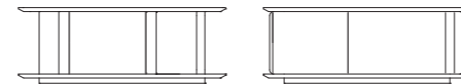

GATHER 汇

Design by Ximi Li 李希米

产品描述

茶几桌面为岩板或木质开孔漆。金属架为黑镜镀钛不锈钢。立板为烤漆。底座和抽屉柜为木制开孔漆。

PRODUCT DESCRIPTION

Table top in stone or wood. Stainless steel frame in black titanium plating. Side panel in colored lacquer finish. Drawer and bottom pnael in wood.

41C035

1400*800*365MM
55.1*31.5*14.4"

1200*1200*365MM
47.2*47.2*14.4"

1200*700*365MM
47.2*27.6*14.4"

1000*1000*365MM
39.4*39.4*14.4"

41C036

1400*800*360MM
55.1*31.5*14.2"

1200*1200*360MM
47.2*47.2*14.2"

1200*700*360MM
47.2*27.6*14.2"

1000*1000*360MM
39.4*39.4*14.2"

编号：41C035 / 41C036

GATHER茶几是由性格各异的材料汇聚而成，不同尺寸错落有致，兼有方正有序与轻快时尚的双重气质。不同材质自由拼接，新奇有趣，虚实结合的表达，兼具装饰性与实用性，为起居时光带来不同体验。

GATHER collection represents diversity. Different materials gather together and each have a distinct personality. It blends decorative form with function for your living room.