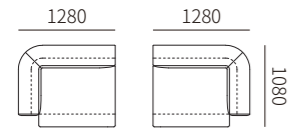

单扶 LEFT/RIGHT ONE-ARMED SOFA

31F033-21R 31F033-21L
1280*1080*670MM
50.4*42.5*26.4"