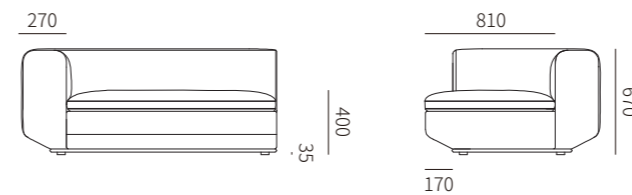

数据参考 TECHNICAL INFORMATION