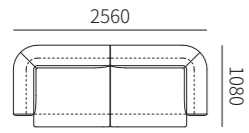

组合沙发 COMBINATION SOFA

31F033-21R + 31F033-21L
2560*1080*670MM
100.8*42.5*26.4"