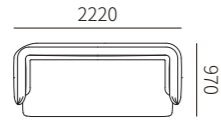

31F024-12
2220*970*770MM
87.4*38.2*30.3"

单扶 LEFT/RIGHT ONE-ARMED SOFA

31F024-21
1420*970*770MM
55.9*38.2*30.3"

31F024-22
1620*970*770MM
63.8*38.2*30.3"

31F024-23
1820*970*770MM
71.7*38.2*30.3"

31F024-24
2020*970*770MM
79.5*38.2*30.3"

31F024-42
2020*970*770MM
79.5*38.2*30.3"

塌 OTTOMAN

31F024-51
855*855*400MM
33.7*33.7*15.7"

角位 LEFT/RIGHT CORNER SEAT

31F024-61
970*970*770MM
38.2*38.2*30.3"

31F024-62
1820*970*770MM
71.7*38.2*30.3"

31F024-63
2020*970*770MM
79.5*38.2*30.3"

31F024-22 + 31F024-26
3420*1270*770MM
134.6*50.0*30.3"

31F024-22 + 31F024-31 + 31F024-42
3500*2020*770MM
137.8*79.5*30.3"

31F024-23 + 31F024-62 + 31F024-22
3640*2590*770MM
143.3*102.0*30.3"

31F024-23 + 31F024-31 + 31F024-61 + 31F024-71
3700*2580*770MM
145.7*101.6*30.3"

31F024-23 + 31F024-31*2 + 31F024-61 + 31F024-51
3700*2735*770MM
145.7*107.7*30.3"

31F024-24 + 31F024-31 + 31F024-42
3900*2020*770MM
153.5*79.5*30.3"

31F024-22 + 31F024-71 + 31F024-61 + 31F024-25
4200*3190*770MM
165.4*125.6*30.3"