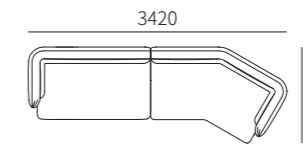

31F024-42
2020*970*770MM
79.5*38.2*30.3"

塌 OTTOMAN

31F024-51
855*855*400MM
33.7*33.7*15.7"

角位 LEFT/RIGHT CORNER SEAT

31F024-61
970*970*770MM
38.2*38.2*30.3"

31F024-62
1820*970*770MM
71.7*38.2*30.3"

31F024-63
2020*970*770MM
79.5*38.2*30.3"

组合沙发 COMBINATION SOFA

31F024-21*2
2840*970*770MM
111.8*38.2*30.3"

31F024-25 + 31F024-41
3190*1820*770MM
125.6*71.7*30.3"

31F024-25 + 31F024-61 + 31F024-71
3190*2580*770MM
125.6*101.6*30.3"

31F024-22*2
3240*970*770MM
127.6*38.2*30.3"

31F024-22 + 31F024-26
3420*1270*770MM
134.6*50.0*30.3"

31F024-22 + 31F024-31 + 31F024-42
3500*2020*770MM
137.8*79.5*30.3"

31F024-23 + 31F024-62 + 31F024-22
3640*2590*770MM
143.3*102.0*30.3"

31F024-23 + 31F024-31 + 31F024-61 + 31F024-71
3700*2580*770MM
145.7*101.6*30.3"