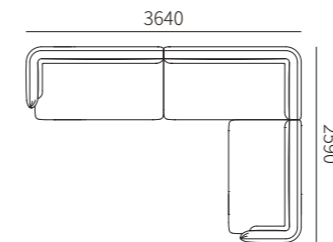

31F024-42
2020*970*770MM
79.5*38.2*30.3"

塌 OTTOMAN

31F024-51
855*855*400MM
33.7*33.7*15.7"

角位 LEFT/RIGHT CORNER SEAT

31F024-61
970*970*770MM
38.2*38.2*30.3"

31F024-62
1820*970*770MM
71.7*38.2*30.3"

31F024-63
2020*970*770MM
79.5*38.2*30.3"

组合沙发 COMBINATION SOFA

31F024-21*2
2840*970*770MM
111.8*38.2*30.3"

31F024-25 + 31F024-41
3190*1820*770MM
125.6*71.7*30.3"

31F024-25 + 31F024-61 + 31F024-71
3190*2580*770MM
125.6*101.6*30.3"

31F024-22*2
3240*970*770MM
127.6*38.2*30.3"

31F024-22 + 31F024-26
3420*1270*770MM
134.6*50.0*30.3"

31F024-22 + 31F024-31 + 31F024-42
3500*2020*770MM
137.8*79.5*30.3"

31F024-23 + 31F024-62 + 31F024-22
3640*2590*770MM
143.3*102.0*30.3"

31F024-23 + 31F024-31 + 31F024-61 + 31F024-71
3700*2580*770MM
145.7*101.6*30.3"

31F024-23 + 31F024-31*2 + 31F024-61 + 31F024-51
3700*2735*770MM
145.7*107.7*30.3"

31F024-24 + 31F024-31 + 31F024-42
3900*2020*770MM
153.5*79.5*30.3"

31F024-22 + 31F024-71 + 31F024-61 + 31F024-25
4200*3190*770MM
165.4*125.6*30.3"