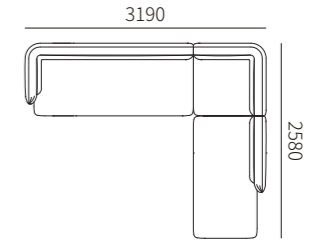

31F024-25
2220*970*770MM
87.4*38.2*30.3"

31F024-26
1800*1270*770MM
70.9*50.0*30.3"

单背 SOFA WITHOUT ARM

31F024-31
910*970*770MM
35.8*38.2*30.3"

31F024-71
1610*970*770MM
63.4*38.2*30.3"

31F024-41
1820*970*770MM
71.7*38.2*30.3"

31F024-42
2020*970*770MM
79.5*38.2*30.3"

塌 OTTOMAN

31F024-51
855*855*400MM
33.7*33.7*15.7"

角位 LEFT/RIGHT CORNER SEAT

31F024-61
970*970*770MM
38.2*38.2*30.3"

31F024-62
1820*970*770MM
71.7*38.2*30.3"

31F024-63
2020*970*770MM
79.5*38.2*30.3"

组合沙发 COMBINATION SOFA

31F024-21*2
2840*970*770MM
111.8*38.2*30.3"

31F024-25 + 31F024-41
3190*1820*770MM
125.6*71.7*30.3"

31F024-25 + 31F024-61 + 31F024-71
3190*2580*770MM
125.6*101.6*30.3"

31F024-22*2
3240*970*770MM
127.6*38.2*30.3"

31F024-22 + 31F024-26
3420*1270*770MM
134.6*50.0*30.3"

31F024-22 + 31F024-31 + 31F024-42
3500*2020*770MM
137.8*79.5*30.3"

31F024-23 + 31F024-62 + 31F024-22
3640*2590*770MM
143.3*102.0*30.3"

31F024-23 + 31F024-31 + 31F024-61 + 31F024-71
3700*2580*770MM
145.7*101.6*30.3"