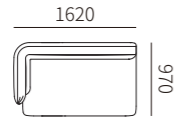

MELLOW sofa collection is inspired by layed clouds. It gently hugs you with its whimsical and layered back. The plump cushions provide good support allow you to lean back and relax.

沙发 SOFA

31F024-12
2020*970*770MM
79.5*38.2*30.3"

31F024-12
2220*970*770MM
87.4*38.2*30.3"

单扶 LEFT/RIGHT ONE-ARMED SOFA

31F024-21
1420*970*770MM
55.9*38.2*30.3"

31F024-22
1620*970*770MM
63.8*38.2*30.3"

31F024-23
1820*970*770MM
71.7*38.2*30.3"

31F024-24
2020*970*770MM
79.5*38.2*30.3"

31F024-25
2220*970*770MM
87.4*38.2*30.3"

31F024-26
1800*1270*770MM
70.9*50.0*30.3"

单背 SOFA WITHOUT ARM

31F024-31
910*970*770MM
35.8*38.2*30.3"

31F024-71
1610*970*770MM
63.4*38.2*30.3"

31F024-41
1820*970*770MM
71.7*38.2*30.3"

31F024-42
2020*970*770MM
79.5*38.2*30.3"

塌 OTTOMAN

31F024-51
855*855*400MM
33.7*33.7*15.7"

角位 LEFT/RIGHT CORNER SEAT

31F024-61
970*970*770MM
38.2*38.2*30.3"

31F024-62
1820*970*770MM
71.7*38.2*30.3"

31F024-63
2020*970*770MM
79.5*38.2*30.3"