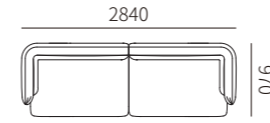

31F024-25
2220*970*770MM
87.4*38.2*30.3"

31F024-26
1800*1270*770MM
70.9*50.0*30.3"

单背 SOFA WITHOUT ARM

31F024-31
910*970*770MM
35.8*38.2*30.3"

31F024-71
1610*970*770MM
63.4*38.2*30.3"

31F024-41
1820*970*770MM
71.7*38.2*30.3"

31F024-42
2020*970*770MM
79.5*38.2*30.3"

塌 OTTOMAN

31F024-51
855*855*400MM
33.7*33.7*15.7"

角位 LEFT/RIGHT CORNER SEAT

31F024-61
970*970*770MM
38.2*38.2*30.3"

31F024-62
1820*970*770MM
71.7*38.2*30.3"

31F024-63
2020*970*770MM
79.5*38.2*30.3"

组合沙发 COMBINATION SOFA

31F024-21*2
2840*970*770MM
111.8*38.2*30.3"

31F024-25 + 31F024-41
3190*1820*770MM
125.6*71.7*30.3"

31F024-25 + 31F024-61 + 31F024-71
3190*2580*770MM
125.6*101.6*30.3"

31F024-22*2
3240*970*770MM
127.6*38.2*30.3"