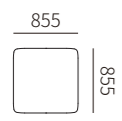

31F024-12
2220*970*770MM
87.4*38.2*30.3"

单扶 LEFT/RIGHT ONE-ARMED SOFA

31F024-21
1420*970*770MM
55.9*38.2*30.3"

31F024-22
1620*970*770MM
63.8*38.2*30.3"

31F024-23
1820*970*770MM
71.7*38.2*30.3"

31F024-24
2020*970*770MM
79.5*38.2*30.3"

31F024-25
2220*970*770MM
87.4*38.2*30.3"

31F024-26
1800*1270*770MM
70.9*50.0*30.3"

单背 SOFA WITHOUT ARM

31F024-31
910*970*770MM
35.8*38.2*30.3"

31F024-71
1610*970*770MM
63.4*38.2*30.3"

31F024-41
1820*970*770MM
71.7*38.2*30.3"

31F024-42
2020*970*770MM
79.5*38.2*30.3"

塌 OTTOMAN

31F024-51
855*855*400MM
33.7*33.7*15.7"

角位 LEFT/RIGHT CORNER SEAT

31F024-61
970*970*770MM
38.2*38.2*30.3"

31F024-62
1820*970*770MM
71.7*38.2*30.3"

31F024-63
2020*970*770MM
79.5*38.2*30.3"

组合沙发 COMBINATION SOFA

31F024-21*2
2840*970*770MM
111.8*38.2*30.3"

31F024-25 + 31F024-41
3190*1820*770MM
125.6*71.7*30.3"

31F024-25 + 31F024-61 + 31F024-71
3190*2580*770MM
125.6*101.6*30.3"

31F024-22*2
3240*970*770MM
127.6*38.2*30.3"