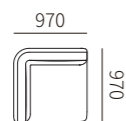

31F024-12
2220*970*770MM
87.4*38.2*30.3"

单扶 LEFT/RIGHT ONE-ARMED SOFA

31F024-21
1420*970*770MM
55.9*38.2*30.3"

31F024-22
1620*970*770MM
63.8*38.2*30.3"

31F024-23
1820*970*770MM
71.7*38.2*30.3"

31F024-24
2020*970*770MM
79.5*38.2*30.3"

31F024-25
2220*970*770MM
87.4*38.2*30.3"

31F024-26
1800*1270*770MM
70.9*50.0*30.3"

单背 SOFA WITHOUT ARM

31F024-31
910*970*770MM
35.8*38.2*30.3"

31F024-71
1610*970*770MM
63.4*38.2*30.3"

31F024-41
1820*970*770MM
71.7*38.2*30.3"

31F024-42
2020*970*770MM
79.5*38.2*30.3"

塌 OTTOMAN

31F024-51
855*855*400MM
33.7*33.7*15.7"

角位 LEFT/RIGHT CORNER SEAT

31F024-61
970*970*770MM
38.2*38.2*30.3"

31F024-62
1820*970*770MM
71.7*38.2*30.3"

31F024-63
2020*970*770MM
79.5*38.2*30.3"