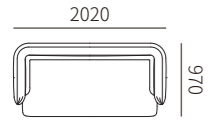

沙发 SOFA

31F024-12
2020*970*770MM
79.5*38.2*30.3"