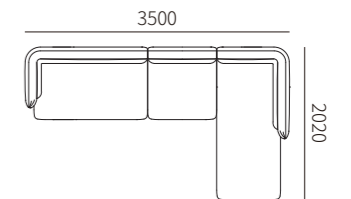

31F024-42
2020*970*770MM
79.5*38.2*30.3"

塌 OTTOMAN

31F024-51
855*855*400MM
33.7*33.7*15.7"

角位 LEFT/RIGHT CORNER SEAT

31F024-61
970*970*770MM
38.2*38.2*30.3"

31F024-62
1820*970*770MM
71.7*38.2*30.3"

31F024-63
2020*970*770MM
79.5*38.2*30.3"

组合沙发 COMBINATION SOFA

31F024-21*2
2840*970*770MM
111.8*38.2*30.3"

31F024-25 + 31F024-41
3190*1820*770MM
125.6*71.7*30.3"

31F024-25 + 31F024-61 + 31F024-71
3190*2580*770MM
125.6*101.6*30.3"

31F024-22*2
3240*970*770MM
127.6*38.2*30.3"

31F024-22 + 31F024-26
3420*1270*770MM
134.6*50.0*30.3"

31F024-22 + 31F024-31 + 31F024-42
3500*2020*770MM
137.8*79.5*30.3"

31F024-23 + 31F024-62 + 31F024-22
3640*2590*770MM
143.3*102.0*30.3"

31F024-23 + 31F024-31 + 31F024-61 + 31F024-71
3700*2580*770MM
145.7*101.6*30.3"

31F024-23 + 31F024-31*2 + 31F024-61 + 31F024-51
3700*2735*770MM
145.7*107.7*30.3"

31F024-24 + 31F024-31 + 31F024-42
3900*2020*770MM
153.5*79.5*30.3"

31F024-22 + 31F024-71 + 31F024-61 + 31F024-25
4200*3190*770MM
165.4*125.6*30.3"