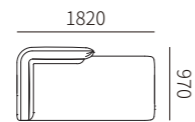

31F024-12
2220*970*770MM
87.4*38.2*30.3"

单扶 LEFT/RIGHT ONE-ARMED SOFA

31F024-21
1420*970*770MM
55.9*38.2*30.3"

31F024-22
1620*970*770MM
63.8*38.2*30.3"

31F024-23
1820*970*770MM
71.7*38.2*30.3"

31F024-24
2020*970*770MM
79.5*38.2*30.3"

31F024-25
2220*970*770MM
87.4*38.2*30.3"

31F024-26
1800*1270*770MM
70.9*50.0*30.3"

单背 SOFA WITHOUT ARM

31F024-31
910*970*770MM
35.8*38.2*30.3"

31F024-71
1610*970*770MM
63.4*38.2*30.3"

31F024-41
1820*970*770MM
71.7*38.2*30.3"

31F024-42
2020*970*770MM
79.5*38.2*30.3"

塌 OTTOMAN

31F024-51
855*855*400MM
33.7*33.7*15.7"

角位 LEFT/RIGHT CORNER SEAT

31F024-61
970*970*770MM
38.2*38.2*30.3"

31F024-62
1820*970*770MM
71.7*38.2*30.3"

31F024-63
2020*970*770MM
79.5*38.2*30.3"