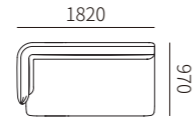

31F024-12
2220*970*770MM
87.4*38.2*30.3"

单扶 LEFT/RIGHT ONE-ARMED SOFA

31F024-21
1420*970*770MM
55.9*38.2*30.3"

31F024-22
1620*970*770MM
63.8*38.2*30.3"

31F024-23
1820*970*770MM
71.7*38.2*30.3"

31F024-24
2020*970*770MM
79.5*38.2*30.3"

31F024-25
2220*970*770MM
87.4*38.2*30.3"

31F024-26
1800*1270*770MM
70.9*50.0*30.3"

单背 SOFA WITHOUT ARM

31F024-31
910*970*770MM
35.8*38.2*30.3"

31F024-71
1610*970*770MM
63.4*38.2*30.3"

31F024-41
1820*970*770MM
71.7*38.2*30.3"

31F024-42
2020*970*770MM
79.5*38.2*30.3"

塌 OTTOMAN

31F024-51
855*855*400MM
33.7*33.7*15.7"

角位 LEFT/RIGHT CORNER SEAT

31F024-61
970*970*770MM
38.2*38.2*30.3"

31F024-62
1820*970*770MM
71.7*38.2*30.3"

31F024-63
2020*970*770MM
79.5*38.2*30.3"