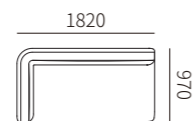

31F024-25
2220*970*770MM
87.4*38.2*30.3"

31F024-26
1800*1270*770MM
70.9*50.0*30.3"

单背 SOFA WITHOUT ARM

31F024-31
910*970*770MM
35.8*38.2*30.3"

31F024-71
1610*970*770MM
63.4*38.2*30.3"

31F024-41
1820*970*770MM
71.7*38.2*30.3"

31F024-42
2020*970*770MM
79.5*38.2*30.3"

塌 OTTOMAN

31F024-51
855*855*400MM
33.7*33.7*15.7"

角位 LEFT/RIGHT CORNER SEAT

31F024-61
970*970*770MM
38.2*38.2*30.3"

31F024-62
1820*970*770MM
71.7*38.2*30.3"

31F024-63
2020*970*770MM
79.5*38.2*30.3"

组合沙发 COMBINATION SOFA

31F024-21*2
2840*970*770MM
111.8*38.2*30.3"

31F024-25 + 31F024-41
3190*1820*770MM
125.6*71.7*30.3"

31F024-25 + 31F024-61 + 31F024-71
3190*2580*770MM
125.6*101.6*30.3"

31F024-22*2
3240*970*770MM
127.6*38.2*30.3"