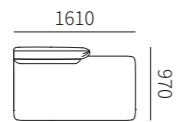

31F024-12
2220*970*770MM
87.4*38.2*30.3"

单扶 LEFT/RIGHT ONE-ARMED SOFA

31F024-21
1420*970*770MM
55.9*38.2*30.3"

31F024-22
1620*970*770MM
63.8*38.2*30.3"

31F024-23
1820*970*770MM
71.7*38.2*30.3"

31F024-24
2020*970*770MM
79.5*38.2*30.3"

31F024-25
2220*970*770MM
87.4*38.2*30.3"

31F024-26
1800*1270*770MM
70.9*50.0*30.3"

单背 SOFA WITHOUT ARM

31F024-31
910*970*770MM
35.8*38.2*30.3"

31F024-71
1610*970*770MM
63.4*38.2*30.3"

31F024-41
1820*970*770MM
71.7*38.2*30.3"

31F024-42
2020*970*770MM
79.5*38.2*30.3"

塌 OTTOMAN

31F024-51
855*855*400MM
33.7*33.7*15.7"

角位 LEFT/RIGHT CORNER SEAT

31F024-61
970*970*770MM
38.2*38.2*30.3"

31F024-62
1820*970*770MM
71.7*38.2*30.3"

31F024-63
2020*970*770MM
79.5*38.2*30.3"