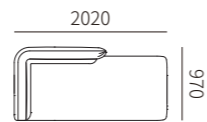

31F024-12
2220*970*770MM
87.4*38.2*30.3"

单扶 LEFT/RIGHT ONE-ARMED SOFA

31F024-21
1420*970*770MM
55.9*38.2*30.3"

31F024-22
1620*970*770MM
63.8*38.2*30.3"

31F024-23
1820*970*770MM
71.7*38.2*30.3"

31F024-24
2020*970*770MM
79.5*38.2*30.3"

31F024-25
2220*970*770MM
87.4*38.2*30.3"

31F024-26
1800*1270*770MM
70.9*50.0*30.3"

单背 SOFA WITHOUT ARM

31F024-31
910*970*770MM
35.8*38.2*30.3"

31F024-71
1610*970*770MM
63.4*38.2*30.3"

31F024-41
1820*970*770MM
71.7*38.2*30.3"

31F024-42
2020*970*770MM
79.5*38.2*30.3"

塌 OTTOMAN

31F024-51
855*855*400MM
33.7*33.7*15.7"

角位 LEFT/RIGHT CORNER SEAT

31F024-61
970*970*770MM
38.2*38.2*30.3"

31F024-62
1820*970*770MM
71.7*38.2*30.3"

31F024-63
2020*970*770MM
79.5*38.2*30.3"