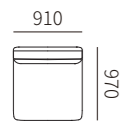

31F024-12
2220*970*770MM
87.4*38.2*30.3"

单扶 LEFT/RIGHT ONE-ARMED SOFA

31F024-21
1420*970*770MM
55.9*38.2*30.3"

31F024-22
1620*970*770MM
63.8*38.2*30.3"

31F024-23
1820*970*770MM
71.7*38.2*30.3"

31F024-24
2020*970*770MM
79.5*38.2*30.3"

31F024-25
2220*970*770MM
87.4*38.2*30.3"

31F024-26
1800*1270*770MM
70.9*50.0*30.3"

单背 SOFA WITHOUT ARM

31F024-31
910*970*770MM
35.8*38.2*30.3"

31F024-71
1610*970*770MM
63.4*38.2*30.3"

31F024-41
1820*970*770MM
71.7*38.2*30.3"