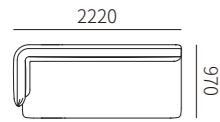

31F024-12
2220*970*770MM
87.4*38.2*30.3"

单扶 LEFT/RIGHT ONE-ARMED SOFA

31F024-21
1420*970*770MM
55.9*38.2*30.3"

31F024-22
1620*970*770MM
63.8*38.2*30.3"

31F024-23
1820*970*770MM
71.7*38.2*30.3"

31F024-24
2020*970*770MM
79.5*38.2*30.3"

31F024-25
2220*970*770MM
87.4*38.2*30.3"

31F024-26
1800*1270*770MM
70.9*50.0*30.3"

单背 SOFA WITHOUT ARM

31F024-31
910*970*770MM
35.8*38.2*30.3"

31F024-71
1610*970*770MM
63.4*38.2*30.3"

31F024-41
1820*970*770MM
71.7*38.2*30.3"

31F024-42
2020*970*770MM
79.5*38.2*30.3"

塌 OTTOMAN

31F024-51
855*855*400MM
33.7*33.7*15.7"

角位 LEFT/RIGHT CORNER SEAT

31F024-61
970*970*770MM
38.2*38.2*30.3"

31F024-62
1820*970*770MM
71.7*38.2*30.3"

31F024-63
2020*970*770MM
79.5*38.2*30.3"