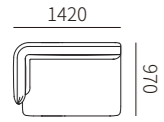

MELLOW sofa collection is inspired by layed clouds. It gently hugs you with its whimsical and layered back. The plump cushions provide good support allow you to lean back and relax.

沙发 SOFA

31F024-12
2020*970*770MM
79.5*38.2*30.3"

31F024-12
2220*970*770MM
87.4*38.2*30.3"

单扶 LEFT/RIGHT ONE-ARMED SOFA

31F024-21
1420*970*770MM
55.9*38.2*30.3"

31F024-22
1620*970*770MM
63.8*38.2*30.3"

31F024-23
1820*970*770MM
71.7*38.2*30.3"

31F024-24
2020*970*770MM
79.5*38.2*30.3"

31F024-25
2220*970*770MM
87.4*38.2*30.3"

31F024-26
1800*1270*770MM
70.9*50.0*30.3"

单背 SOFA WITHOUT ARM

31F024-31
910*970*770MM
35.8*38.2*30.3"

31F024-71
1610*970*770MM
63.4*38.2*30.3"

31F024-41
1820*970*770MM
71.7*38.2*30.3"

31F024-42
2020*970*770MM
79.5*38.2*30.3"

塌 OTTOMAN

31F024-51
855*855*400MM
33.7*33.7*15.7"

角位 LEFT/RIGHT CORNER SEAT

31F024-61
970*970*770MM
38.2*38.2*30.3"

31F024-62
1820*970*770MM
71.7*38.2*30.3"

31F024-63
2020*970*770MM
79.5*38.2*30.3"