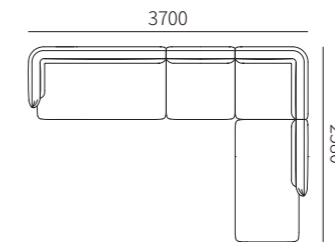

31F024-42
2020*970*770MM
79.5*38.2*30.3"

塌 OTTOMAN

31F024-51
855*855*400MM
33.7*33.7*15.7"

角位 LEFT/RIGHT CORNER SEAT

31F024-61
970*970*770MM
38.2*38.2*30.3"

31F024-62
1820*970*770MM
71.7*38.2*30.3"

31F024-63
2020*970*770MM
79.5*38.2*30.3"

组合沙发 COMBINATION SOFA

31F024-21*2
2840*970*770MM
111.8*38.2*30.3"

31F024-25 + 31F024-41
3190*1820*770MM
125.6*71.7*30.3"

31F024-25 + 31F024-61 + 31F024-71
3190*2580*770MM
125.6*101.6*30.3"

31F024-22*2
3240*970*770MM
127.6*38.2*30.3"

31F024-22 + 31F024-26
3420*1270*770MM
134.6*50.0*30.3"

31F024-22 + 31F024-31 + 31F024-42
3500*2020*770MM
137.8*79.5*30.3"

31F024-23 + 31F024-62 + 31F024-22
3640*2590*770MM
143.3*102.0*30.3"

31F024-23 + 31F024-31 + 31F024-61 + 31F024-71
3700*2580*770MM
145.7*101.6*30.3"

31F024-23 + 31F024-31*2 + 31F024-61 + 31F024-51
3700*2735*770MM
145.7*107.7*30.3"

31F024-24 + 31F024-31 + 31F024-42
3900*2020*770MM
153.5*79.5*30.3"

31F024-22 + 31F024-71 + 31F024-61 + 31F024-25
4200*3190*770MM
165.4*125.6*30.3"