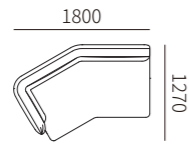

31F024-12
2220*970*770MM
87.4*38.2*30.3"

单扶 LEFT/RIGHT ONE-ARMED SOFA

31F024-21
1420*970*770MM
55.9*38.2*30.3"

31F024-22
1620*970*770MM
63.8*38.2*30.3"

31F024-23
1820*970*770MM
71.7*38.2*30.3"

31F024-24
2020*970*770MM
79.5*38.2*30.3"

31F024-25
2220*970*770MM
87.4*38.2*30.3"

31F024-26
1800*1270*770MM
70.9*50.0*30.3"

单背 SOFA WITHOUT ARM

31F024-31
910*970*770MM
35.8*38.2*30.3"

31F024-71
1610*970*770MM
63.4*38.2*30.3"

31F024-41
1820*970*770MM
71.7*38.2*30.3"

31F024-42
2020*970*770MM
79.5*38.2*30.3"

塌 OTTOMAN

31F024-51
855*855*400MM
33.7*33.7*15.7"

角位 LEFT/RIGHT CORNER SEAT

31F024-61
970*970*770MM
38.2*38.2*30.3"

31F024-62
1820*970*770MM
71.7*38.2*30.3"

31F024-63
2020*970*770MM
79.5*38.2*30.3"