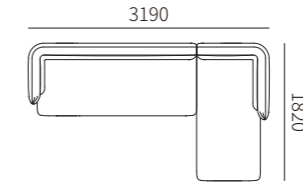

31F024-25
2220*970*770MM
87.4*38.2*30.3"

31F024-26
1800*1270*770MM
70.9*50.0*30.3"

单背 SOFA WITHOUT ARM

31F024-31
910*970*770MM
35.8*38.2*30.3"

31F024-71
1610*970*770MM
63.4*38.2*30.3"

31F024-41
1820*970*770MM
71.7*38.2*30.3"

31F024-42
2020*970*770MM
79.5*38.2*30.3"

塌 OTTOMAN

31F024-51
855*855*400MM
33.7*33.7*15.7"

角位 LEFT/RIGHT CORNER SEAT

31F024-61
970*970*770MM
38.2*38.2*30.3"

31F024-62
1820*970*770MM
71.7*38.2*30.3"

31F024-63
2020*970*770MM
79.5*38.2*30.3"

组合沙发 COMBINATION SOFA

31F024-21*2
2840*970*770MM
111.8*38.2*30.3"

31F024-25 + 31F024-41
3190*1820*770MM
125.6*71.7*30.3"

31F024-25 + 31F024-61 + 31F024-71
3190*2580*770MM
125.6*101.6*30.3"

31F024-22*2
3240*970*770MM
127.6*38.2*30.3"

31F024-22 + 31F024-26
3420*1270*770MM
134.6*50.0*30.3"

31F024-22 + 31F024-31 + 31F024-42
3500*2020*770MM
137.8*79.5*30.3"

31F024-23 + 31F024-62 + 31F024-22
3640*2590*770MM
143.3*102.0*30.3"

31F024-23 + 31F024-31 + 31F024-61 + 31F024-71
3700*2580*770MM
145.7*101.6*30.3"