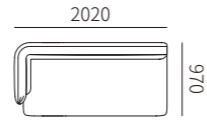

31F024-12
2220*970*770MM
87.4*38.2*30.3"

单扶 LEFT/RIGHT ONE-ARMED SOFA

31F024-21
1420*970*770MM
55.9*38.2*30.3"

31F024-22
1620*970*770MM
63.8*38.2*30.3"

31F024-23
1820*970*770MM
71.7*38.2*30.3"

31F024-24
2020*970*770MM
79.5*38.2*30.3"

31F024-25
2220*970*770MM
87.4*38.2*30.3"

31F024-26
1800*1270*770MM
70.9*50.0*30.3"

单背 SOFA WITHOUT ARM

31F024-31
910*970*770MM
35.8*38.2*30.3"

31F024-71
1610*970*770MM
63.4*38.2*30.3"

31F024-41
1820*970*770MM
71.7*38.2*30.3"