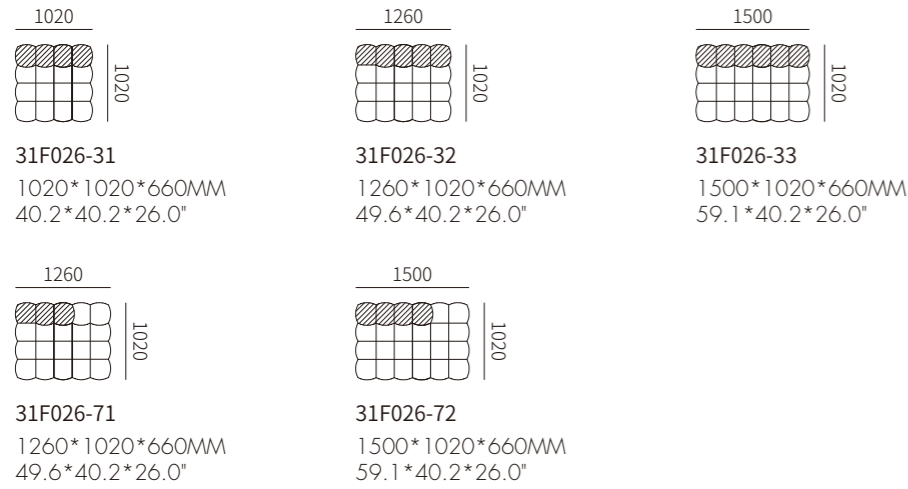

单扶 LEFT/RIGHT ONE-ARMED SOFA

单背 SOFA WITHOUT ARM

塌 OTTOMAN

转角 LEFT/RIGHT CHAISE

组合沙发 COMBINATION SOFA