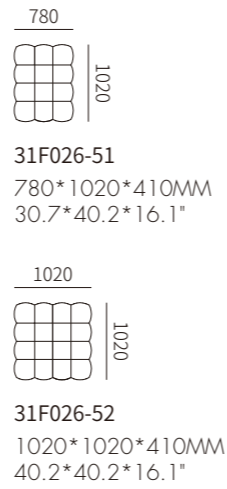

单扶 LEFT/RIGHT ONE-ARMED SOFA

单背 SOFA WITHOUT ARM

塌 OTTOMAN

转角 LEFT/RIGHT CHAISE

组合沙发 COMBINATION SOFA