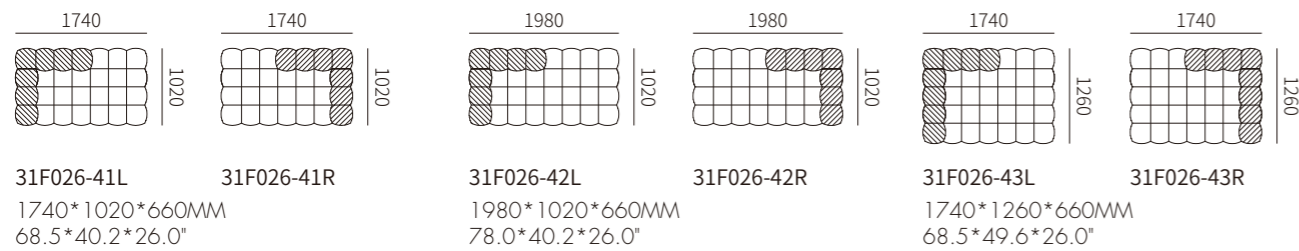

单扶 LEFT/RIGHT ONE-ARMED SOFA

单背 SOFA WITHOUT ARM

塌 OTTOMAN

转角 LEFT/RIGHT CHAISE

组合沙发 COMBINATION SOFA