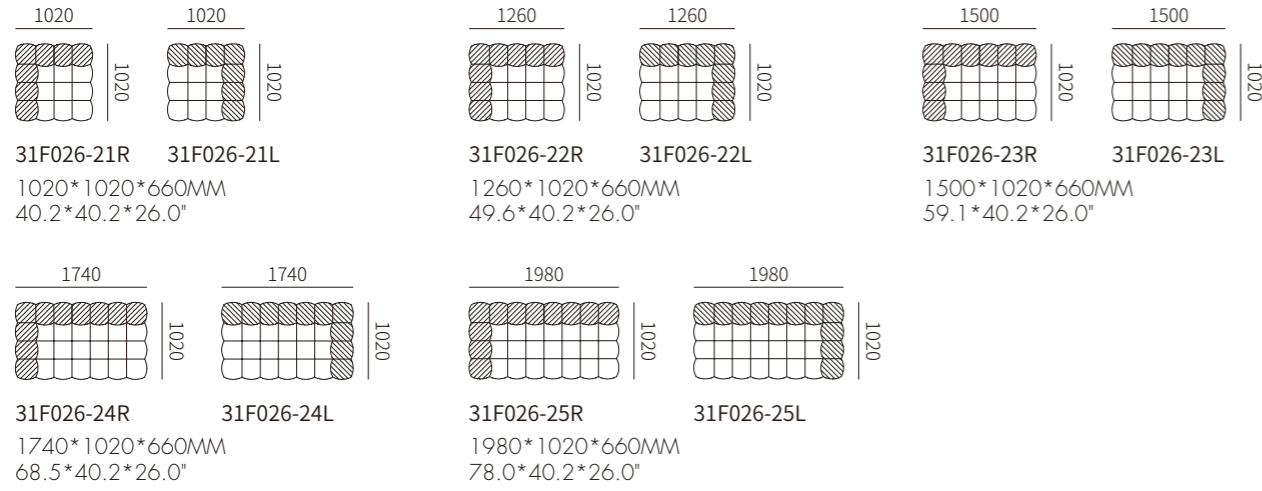

单扶 LEFT/RIGHT ONE-ARMED SOFA

单背 SOFA WITHOUT ARM

塌 OTTOMAN

转角 LEFT/RIGHT CHAISE

组合沙发 COMBINATION SOFA