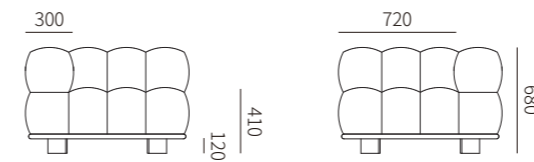

HAZY 田野

Design by Frank Chou 周宸宸

产品描述

沙发整体为布料或牛皮包制，底框为黑丝光烤漆金属。

PRODUCT DESCRIPTION

Upholstered with fabric or leather. Metal frame in black satin finish.

数据参考 TECHNICAL INFORMATION

编号：31F026

单扶 LEFT/RIGHT ONE-ARMED SOFA

单背 SOFA WITHOUT ARM

塌 OTTOMAN

转角 LEFT/RIGHT CHAISE

组合沙发 COMBINATION SOFA