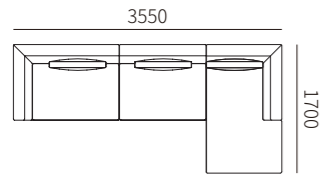

角位 LEFT/RIGHT CORNER SEAT

组合沙发 COMBINATION SOFA

31F009 / 31F015-21R + 31F009 / 31F015-21L
2400*1000*680MM
94.5*39.4*26.8"

31F009 / 31F015-20R + 31F009 / 31F015-20L
2600*1000*680MM
102.4*39.4*26.8"

31F009 / 31F015-22R + 31F009 / 31F015-22L
2800*1000*680MM
110.2*39.4*26.8"

31F009 / 31F015-24R + 31F009 / 31F015-41L
2800*1700*680MM
110.2*66.9*26.8"

31F009 / 31F015-23R + 31F009 / 31F015-23L
3200*1000*680MM
126.0*39.4*26.8"

31F009 / 31F015-25R + 31F009 / 31F015-41L
3200*1700*680MM
126.0*66.9*26.8"