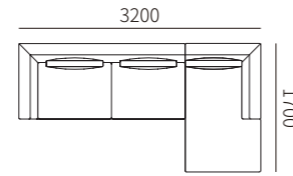

角位 LEFT/RIGHT CORNER SEAT

组合沙发 COMBINATION SOFA

31F009 / 31F015-21R + 31F009 / 31F015-21L
2400*1000*680MM
94.5*39.4*26.8"

31F009 / 31F015-20R + 31F009 / 31F015-20L
2600*1000*680MM
102.4*39.4*26.8"

31F009 / 31F015-22R + 31F009 / 31F015-22L
2800*1000*680MM
110.2*39.4*26.8"

31F009 / 31F015-24R + 31F009 / 31F015-41L
2800*1700*680MM
110.2*66.9*26.8"

31F009 / 31F015-23R + 31F009 / 31F015-23L
3200*1000*680MM
126.0*39.4*26.8"

31F009 / 31F015-25R + 31F009 / 31F015-41L
3200*1700*680MM
126.0*66.9*26.8"