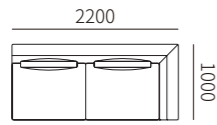

31F009 / 31F015-21L

31F009 / 31F015-20R
1300*1000*680MM
51.2*39.4*26.8"

31F009 / 31F015-20L

31F009 / 31F015-22R
1400*1000*680MM
55.1*39.4*26.8"

31F009 / 31F015-22L

31F009 / 31F015-26R
1400*1000*680MM
55.1*39.4*26.8"

31F009 / 31F015-26L

31F009 / 31F015-23R
1600*1000*680MM
63.0*39.4*26.8"

31F009 / 31F015-23L

31F009 / 31F015-24R
1800*1000*680MM
70.9*39.4*26.8"

31F009 / 31F015-24L

31F009 / 31F015-25R
2200*1000*680MM
86.6*39.4*26.8"

31F009 / 31F015-25L

单背 SOFA WITHOUT ARM

31F009 / 31F015-31
1150*1000*680MM
45.3*39.4*26.8"

31F009 / 31F015-32
1350*1000*680MM
53.1*39.4*26.8"

31F009 / 31F015-33
1550*1000*680MM
61.0*39.4*26.8"

转角 LEFT/RIGHT CHAISE