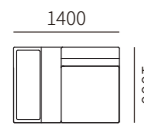

Upholstered with leather, cushions in fabric. Metal feet in black satin finish.

数据参考 TECHNICAL INFORMATION

沙发 SOFA

31F009 / 31F015-13
2200*1000*680MM
86.6*39.4*26.8"

单扶 LEFT/RIGHT ONE-ARMED SOFA

31F009 / 31F015-21R
1200*1000*680MM
47.2*39.4*26.8"

31F009 / 31F015-21L

31F009 / 31F015-20R
1300*1000*680MM
51.2*39.4*26.8"

31F009 / 31F015-20L

31F009 / 31F015-22R
1400*1000*680MM
55.1*39.4*26.8"

31F009 / 31F015-22L

31F009 / 31F015-26R
1400*1000*680MM
55.1*39.4*26.8"

31F009 / 31F015-26L

31F009 / 31F015-23R
1600*1000*680MM
63.0*39.4*26.8"

31F009 / 31F015-23L

31F009 / 31F015-24R
1800*1000*680MM
70.9*39.4*26.8"

31F009 / 31F015-24L

31F009 / 31F015-25R
2200*1000*680MM
86.6*39.4*26.8"

31F009 / 31F015-41L
1700*1000*680MM
66.9*39.4*26.8"

31F009 / 31F015-41R

31F009 / 31F015-42L
1700*1200*680MM
66.9*47.2*26.8"

31F009 / 31F015-42R

31F009 / 31F015-43L
2000*1000*680MM
78.7*39.4*26.8"

31F009 / 31F015-43R