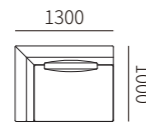

Upholstered with leather, cushions in fabric. Metal feet in black satin finish.

数据参考 TECHNICAL INFORMATION

沙发 SOFA

31F009 / 31F015-13
2200*1000*680MM
86.6*39.4*26.8"

单扶 LEFT/RIGHT ONE-ARMED SOFA

31F009 / 31F015-21R
1200*1000*680MM
47.2*39.4*26.8"

31F009 / 31F015-21L

31F009 / 31F015-20R
1300*1000*680MM
51.2*39.4*26.8"

31F009 / 31F015-20L

31F009 / 31F015-22R
1400*1000*680MM
55.1*39.4*26.8"

31F009 / 31F015-22L

31F009 / 31F015-26R
1400*1000*680MM
55.1*39.4*26.8"

31F009 / 31F015-26L

31F009 / 31F015-23R
1600*1000*680MM
63.0*39.4*26.8"

31F009 / 31F015-23L

31F009 / 31F015-24R
1800*1000*680MM
70.9*39.4*26.8"

31F009 / 31F015-24L

31F009 / 31F015-25R
2200*1000*680MM
86.6*39.4*26.8"