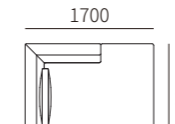

31F009 / 31F015-21L

31F009 / 31F015-20R
1300*1000*680MM
51.2*39.4*26.8"

31F009 / 31F015-20L

31F009 / 31F015-22R
1400*1000*680MM
55.1*39.4*26.8"

31F009 / 31F015-22L

31F009 / 31F015-26R
1400*1000*680MM
55.1*39.4*26.8"

31F009 / 31F015-26L

31F009 / 31F015-23R
1600*1000*680MM
63.0*39.4*26.8"

31F009 / 31F015-23L

31F009 / 31F015-24R
1800*1000*680MM
70.9*39.4*26.8"

31F009 / 31F015-24L

31F009 / 31F015-25R
2200*1000*680MM
86.6*39.4*26.8"

31F009 / 31F015-25L

单背 SOFA WITHOUT ARM

31F009 / 31F015-31
1150*1000*680MM
45.3*39.4*26.8"

31F009 / 31F015-32
1350*1000*680MM
53.1*39.4*26.8"

31F009 / 31F015-33
1550*1000*680MM
61.0*39.4*26.8"

转角 LEFT/RIGHT CHAISE

31F009 / 31F015-41L
1700*1000*680MM
66.9*39.4*26.8"

31F009 / 31F015-41R

31F009 / 31F015-42L
1700*1200*680MM
66.9*47.2*26.8"

31F009 / 31F015-42R

31F009 / 31F015-43L
2000*1000*680MM
78.7*39.4*26.8"

31F009 / 31F015-43R