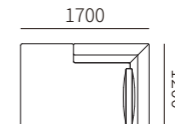

31F009 / 31F015-21L

31F009 / 31F015-20R
1300*1000*680MM
51.2*39.4*26.8"

31F009 / 31F015-20L

31F009 / 31F015-22R
1400*1000*680MM
55.1*39.4*26.8"

31F009 / 31F015-22L

31F009 / 31F015-26R
1400*1000*680MM
55.1*39.4*26.8"

31F009 / 31F015-26L

31F009 / 31F015-23R
1600*1000*680MM
63.0*39.4*26.8"

31F009 / 31F015-23L

31F009 / 31F015-24R
1800*1000*680MM
70.9*39.4*26.8"

31F009 / 31F015-24L

31F009 / 31F015-25R
2200*1000*680MM
86.6*39.4*26.8"

31F009 / 31F015-25L

单背 SOFA WITHOUT ARM

31F009 / 31F015-31
1150*1000*680MM
45.3*39.4*26.8"

31F009 / 31F015-32
1350*1000*680MM
53.1*39.4*26.8"

31F009 / 31F015-33
1550*1000*680MM
61.0*39.4*26.8"

转角 LEFT/RIGHT CHAISE

31F009 / 31F015-41L
1700*1000*680MM
66.9*39.4*26.8"

31F009 / 31F015-41R

31F009 / 31F015-42L
1700*1200*680MM
66.9*47.2*26.8"

31F009 / 31F015-42R

31F009 / 31F015-43L
2000*1000*680MM
78.7*39.4*26.8"

31F009 / 31F015-43R