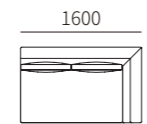

Upholstered with leather, cushions in fabric. Metal feet in black satin finish.

数据参考 TECHNICAL INFORMATION

沙发 SOFA

31F009 / 31F015-13
2200*1000*680MM
86.6*39.4*26.8"

单扶 LEFT/RIGHT ONE-ARMED SOFA

31F009 / 31F015-21R
1200*1000*680MM
47.2*39.4*26.8"

31F009 / 31F015-21L

31F009 / 31F015-20R
1300*1000*680MM
51.2*39.4*26.8"

31F009 / 31F015-20L

31F009 / 31F015-22R
1400*1000*680MM
55.1*39.4*26.8"

31F009 / 31F015-22L

31F009 / 31F015-26R
1400*1000*680MM
55.1*39.4*26.8"

31F009 / 31F015-26L

31F009 / 31F015-23R
1600*1000*680MM
63.0*39.4*26.8"

31F009 / 31F015-23L

31F009 / 31F015-24R
1800*1000*680MM
70.9*39.4*26.8"

31F009 / 31F015-24L

31F009 / 31F015-25R
2200*1000*680MM
86.6*39.4*26.8"