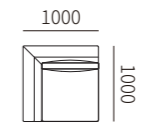

31F009 / 31F015-26L

31F009 / 31F015-23R
1600*1000*680MM
63.0*39.4*26.8"

31F009 / 31F015-23L

31F009 / 31F015-24R
1800*1000*680MM
70.9*39.4*26.8"

31F009 / 31F015-24L

31F009 / 31F015-25R
2200*1000*680MM
86.6*39.4*26.8"

31F009 / 31F015-25L

单背 SOFA WITHOUT ARM

31F009 / 31F015-31
1150*1000*680MM
45.3*39.4*26.8"

31F009 / 31F015-32
1350*1000*680MM
53.1*39.4*26.8"

31F009 / 31F015-33
1550*1000*680MM
61.0*39.4*26.8"

转角 LEFT/RIGHT CHAISE

31F009 / 31F015-41L
1700*1000*680MM
66.9*39.4*26.8"

31F009 / 31F015-41R

31F009 / 31F015-42L
1700*1200*680MM
66.9*47.2*26.8"

31F009 / 31F015-42R

31F009 / 31F015-43L
2000*1000*680MM
78.7*39.4*26.8"

31F009 / 31F015-43R

塌 OTTOMAN

31F009 / 31F015-50
1000*500*250MM
39.4*19.7*9.8"

31F009 / 31F015-51
1000*1000*400MM
39.4*39.4*15.7"

31F009 / 31F015-61
1000*1000*680MM
39.4*39.4*26.8"

31F009 / 31F015-62
1500*1500*680MM
59.1*59.1*26.8"