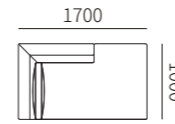

31F009 / 31F015-21L

31F009 / 31F015-20R
1300*1000*680MM
51.2*39.4*26.8"

31F009 / 31F015-20L

31F009 / 31F015-22R
1400*1000*680MM
55.1*39.4*26.8"

31F009 / 31F015-22L

31F009 / 31F015-26R
1400*1000*680MM
55.1*39.4*26.8"

31F009 / 31F015-26L

31F009 / 31F015-23R
1600*1000*680MM
63.0*39.4*26.8"

31F009 / 31F015-23L

31F009 / 31F015-24R
1800*1000*680MM
70.9*39.4*26.8"

31F009 / 31F015-24L

31F009 / 31F015-25R
2200*1000*680MM
86.6*39.4*26.8"

31F009 / 31F015-25L

单背 SOFA WITHOUT ARM

31F009 / 31F015-31
1150*1000*680MM
45.3*39.4*26.8"

31F009 / 31F015-32
1350*1000*680MM
53.1*39.4*26.8"

31F009 / 31F015-33
1550*1000*680MM
61.0*39.4*26.8"

转角 LEFT/RIGHT CHAISE

31F009 / 31F015-41L
1700*1000*680MM
66.9*39.4*26.8"

31F009 / 31F015-41R

31F009 / 31F015-42L
1700*1200*680MM
66.9*47.2*26.8"

31F009 / 31F015-42R

31F009 / 31F015-43L
2000*1000*680MM
78.7*39.4*26.8"

31F009 / 31F015-43R