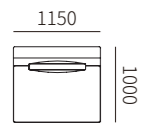

31F009 / 31F015-21L

31F009 / 31F015-20R
1300*1000*680MM
51.2*39.4*26.8"

31F009 / 31F015-20L

31F009 / 31F015-22R
1400*1000*680MM
55.1*39.4*26.8"

31F009 / 31F015-22L

31F009 / 31F015-26R
1400*1000*680MM
55.1*39.4*26.8"

31F009 / 31F015-26L

31F009 / 31F015-23R
1600*1000*680MM
63.0*39.4*26.8"

31F009 / 31F015-23L

31F009 / 31F015-24R
1800*1000*680MM
70.9*39.4*26.8"

31F009 / 31F015-24L

31F009 / 31F015-25R
2200*1000*680MM
86.6*39.4*26.8"

31F009 / 31F015-25L

单背 SOFA WITHOUT ARM

31F009 / 31F015-31
1150*1000*680MM
45.3*39.4*26.8"

31F009 / 31F015-32
1350*1000*680MM
53.1*39.4*26.8"

31F009 / 31F015-33
1550*1000*680MM
61.0*39.4*26.8"

转角 LEFT/RIGHT CHAISE

31F009 / 31F015-41L
1700*1000*680MM
66.9*39.4*26.8"

31F009 / 31F015-41R

31F009 / 31F015-42L
1700*1200*680MM
66.9*47.2*26.8"

31F009 / 31F015-42R

31F009 / 31F015-43L
2000*1000*680MM
78.7*39.4*26.8"

31F009 / 31F015-43R