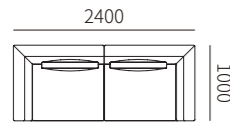

31F009 / 31F015-41L
1700*1000*680MM
66.9*39.4*26.8"

31F009 / 31F015-41R

31F009 / 31F015-42L
1700*1200*680MM
66.9*47.2*26.8"

31F009 / 31F015-42R

31F009 / 31F015-43L
2000*1000*680MM
78.7*39.4*26.8"

31F009 / 31F015-43R

塌 OTTOMAN

31F009 / 31F015-50
1000*500*250MM
39.4*19.7*9.8"

31F009 / 31F015-51
1000*1000*400MM
39.4*39.4*15.7"

31F009 / 31F015-61
1000*1000*680MM
39.4*39.4*26.8"

31F009 / 31F015-62
1500*1500*680MM
59.1*59.1*26.8"

角位 LEFT/RIGHT CORNER SEAT

组合沙发 COMBINATION SOFA

31F009 / 31F015-21R + 31F009 / 31F015-21L
2400*1000*680MM
94.5*39.4*26.8"

31F009 / 31F015-20R + 31F009 / 31F015-20L
2600*1000*680MM
102.4*39.4*26.8"

31F009 / 31F015-22R + 31F009 / 31F015-22L
2800*1000*680MM
110.2*39.4*26.8"