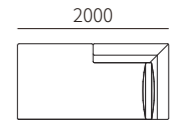

31F009 / 31F015-25L

单背 SOFA WITHOUT ARM

31F009 / 31F015-31
1150*1000*680MM
45.3*39.4*26.8"

31F009 / 31F015-32
1350*1000*680MM
53.1*39.4*26.8"

31F009 / 31F015-33
1550*1000*680MM
61.0*39.4*26.8"

转角 LEFT/RIGHT CHAISE

31F009 / 31F015-41L
1700*1000*680MM
66.9*39.4*26.8"

31F009 / 31F015-41R

31F009 / 31F015-42L
1700*1200*680MM
66.9*47.2*26.8"

31F009 / 31F015-42R

31F009 / 31F015-43L
2000*1000*680MM
78.7*39.4*26.8"

31F009 / 31F015-43R