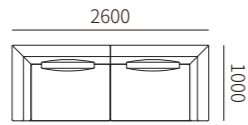

31F009 / 31F015-41L
1700*1000*680MM
66.9*39.4*26.8"

31F009 / 31F015-41R

31F009 / 31F015-42L
1700*1200*680MM
66.9*47.2*26.8"

31F009 / 31F015-42R

31F009 / 31F015-43L
2000*1000*680MM
78.7*39.4*26.8"

31F009 / 31F015-43R

塌 OTTOMAN

31F009 / 31F015-50
1000*500*250MM
39.4*19.7*9.8"

31F009 / 31F015-51
1000*1000*400MM
39.4*39.4*15.7"

31F009 / 31F015-61
1000*1000*680MM
39.4*39.4*26.8"

31F009 / 31F015-62
1500*1500*680MM
59.1*59.1*26.8"

角位 LEFT/RIGHT CORNER SEAT

组合沙发 COMBINATION SOFA

31F009 / 31F015-21R + 31F009 / 31F015-21L
2400*1000*680MM
94.5*39.4*26.8"

31F009 / 31F015-20R + 31F009 / 31F015-20L
2600*1000*680MM
102.4*39.4*26.8"

31F009 / 31F015-22R + 31F009 / 31F015-22L
2800*1000*680MM
110.2*39.4*26.8"