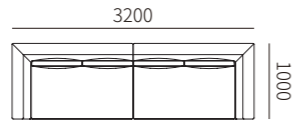

塌 OTTOMAN

31F009 / 31F015-50
1000*500*250MM
39.4*19.7*9.8"

31F009 / 31F015-51
1000*1000*400MM
39.4*39.4*15.7"

31F009 / 31F015-61
1000*1000*680MM
39.4*39.4*26.8"

31F009 / 31F015-62
1500*1500*680MM
59.1*59.1*26.8"

角位 LEFT/RIGHT CORNER SEAT

组合沙发 COMBINATION SOFA

31F009 / 31F015-21R + 31F009 / 31F015-21L
2400*1000*680MM
94.5*39.4*26.8"

31F009 / 31F015-20R + 31F009 / 31F015-20L
2600*1000*680MM
102.4*39.4*26.8"

31F009 / 31F015-22R + 31F009 / 31F015-22L
2800*1000*680MM
110.2*39.4*26.8"

31F009 / 31F015-24R + 31F009 / 31F015-41L
2800*1700*680MM
110.2*66.9*26.8"

31F009 / 31F015-23R + 31F009 / 31F015-23L
3200*1000*680MM
126.0*39.4*26.8"

31F009 / 31F015-25R + 31F009 / 31F015-41L
3200*1700*680MM
126.0*66.9*26.8"