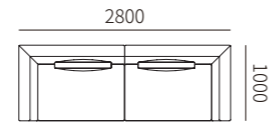

塌 OTTOMAN

31F009 / 31F015-50
1000*500*250MM
39.4*19.7*9.8"

31F009 / 31F015-51
1000*1000*400MM
39.4*39.4*15.7"

31F009 / 31F015-61
1000*1000*680MM
39.4*39.4*26.8"

31F009 / 31F015-62
1500*1500*680MM
59.1*59.1*26.8"

角位 LEFT/RIGHT CORNER SEAT

组合沙发 COMBINATION SOFA

31F009 / 31F015-21R + 31F009 / 31F015-21L
2400*1000*680MM
94.5*39.4*26.8"

31F009 / 31F015-20R + 31F009 / 31F015-20L
2600*1000*680MM
102.4*39.4*26.8"

31F009 / 31F015-22R + 31F009 / 31F015-22L
2800*1000*680MM
110.2*39.4*26.8"

31F009 / 31F015-24R + 31F009 / 31F015-41L
2800*1700*680MM
110.2*66.9*26.8"

31F009 / 31F015-23R + 31F009 / 31F015-23L
3200*1000*680MM
126.0*39.4*26.8"

31F009 / 31F015-25R + 31F009 / 31F015-41L
3200*1700*680MM
126.0*66.9*26.8"