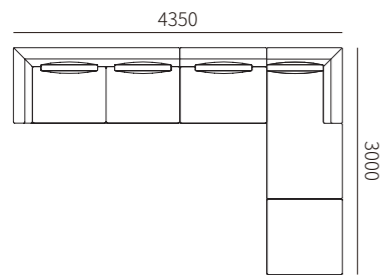

角位 LEFT/RIGHT CORNER SEAT

组合沙发 COMBINATION SOFA

31F009 / 31F015-21R + 31F009 / 31F015-21L
2400*1000*680MM
94.5*39.4*26.8"

31F009 / 31F015-20R + 31F009 / 31F015-20L
2600*1000*680MM
102.4*39.4*26.8"

31F009 / 31F015-22R + 31F009 / 31F015-22L
2800*1000*680MM
110.2*39.4*26.8"

31F009 / 31F015-24R + 31F009 / 31F015-41L
2800*1700*680MM
110.2*66.9*26.8"

31F009 / 31F015-23R + 31F009 / 31F015-23L
3200*1000*680MM
126.0*39.4*26.8"

31F009 / 31F015-25R + 31F009 / 31F015-41L
3200*1700*680MM
126.0*66.9*26.8"

31F009 / 31F015-22R + 31F009 / 31F015-31 +
31F009 / 31F015-41L
3550*1700*680MM
139.8*66.9*26.8"

31F009 / 31F015-23R + 31F009 / 31F015-32 +
31F009 / 31F015-43L
3950*2000*680MM
155.5*78.7*26.8"

31F009 / 31F015-24R + 31F009 / 31F015-33 +
31F009 / 31F015-61 + 31F009 / 31F015-41L
4350*2700*680MM
171.3*106.3*26.8"