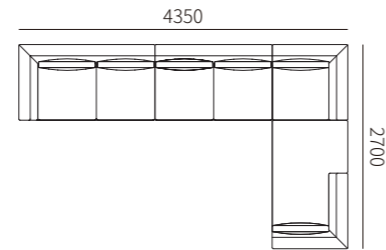

角位 LEFT/RIGHT CORNER SEAT

组合沙发 COMBINATION SOFA

31F009 / 31F015-21R + 31F009 / 31F015-21L
2400*1000*680MM
94.5*39.4*26.8"

31F009 / 31F015-20R + 31F009 / 31F015-20L
2600*1000*680MM
102.4*39.4*26.8"

31F009 / 31F015-22R + 31F009 / 31F015-22L
2800*1000*680MM
110.2*39.4*26.8"

31F009 / 31F015-24R + 31F009 / 31F015-41L
2800*1700*680MM
110.2*66.9*26.8"

31F009 / 31F015-23R + 31F009 / 31F015-23L
3200*1000*680MM
126.0*39.4*26.8"

31F009 / 31F015-25R + 31F009 / 31F015-41L
3200*1700*680MM
126.0*66.9*26.8"

31F009 / 31F015-22R + 31F009 / 31F015-31 +
31F009 / 31F015-41L
3550*1700*680MM
139.8*66.9*26.8"

31F009 / 31F015-23R + 31F009 / 31F015-32 +
31F009 / 31F015-43L
3950*2000*680MM
155.5*78.7*26.8"

31F009 / 31F015-24R + 31F009 / 31F015-33 +
31F009 / 31F015-61 + 31F009 / 31F015-41L
4350*2700*680MM
171.3*106.3*26.8"