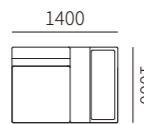

Upholstered with leather, cushions in fabric. Metal feet in black satin finish.

数据参考 TECHNICAL INFORMATION

沙发 SOFA

31F009 / 31F015-13
2200*1000*680MM
86.6*39.4*26.8"

单扶 LEFT/RIGHT ONE-ARMED SOFA

31F009 / 31F015-21R
1200*1000*680MM
47.2*39.4*26.8"

31F009 / 31F015-21L

31F009 / 31F015-20R
1300*1000*680MM
51.2*39.4*26.8"

31F009 / 31F015-20L

31F009 / 31F015-22R
1400*1000*680MM
55.1*39.4*26.8"

31F009 / 31F015-22L

31F009 / 31F015-26R
1400*1000*680MM
55.1*39.4*26.8"

31F009 / 31F015-26L

31F009 / 31F015-23R
1600*1000*680MM
63.0*39.4*26.8"

31F009 / 31F015-23L

31F009 / 31F015-24R
1800*1000*680MM
70.9*39.4*26.8"

31F009 / 31F015-24L

31F009 / 31F015-25R
2200*1000*680MM
86.6*39.4*26.8"

31F009 / 31F015-41L
1700*1000*680MM
66.9*39.4*26.8"

31F009 / 31F015-41R

31F009 / 31F015-42L
1700*1200*680MM
66.9*47.2*26.8"

31F009 / 31F015-42R

31F009 / 31F015-43L
2000*1000*680MM
78.7*39.4*26.8"

31F009 / 31F015-43R