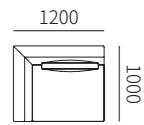

Upholstered with leather, cushions in fabric. Metal feet in black satin finish.

数据参考 TECHNICAL INFORMATION

沙发 SOFA

31F009 / 31F015-13
2200*1000*680MM
86.6*39.4*26.8"

单扶 LEFT/RIGHT ONE-ARMED SOFA

31F009 / 31F015-21R
1200*1000*680MM
47.2*39.4*26.8"

31F009 / 31F015-21L

31F009 / 31F015-20R
1300*1000*680MM
51.2*39.4*26.8"

31F009 / 31F015-20L

31F009 / 31F015-22R
1400*1000*680MM
55.1*39.4*26.8"

31F009 / 31F015-22L

31F009 / 31F015-26R
1400*1000*680MM
55.1*39.4*26.8"

31F009 / 31F015-26L

31F009 / 31F015-23R
1600*1000*680MM
63.0*39.4*26.8"

31F009 / 31F015-23L

31F009 / 31F015-24R
1800*1000*680MM
70.9*39.4*26.8"

31F009 / 31F015-24L

31F009 / 31F015-25R
2200*1000*680MM
86.6*39.4*26.8"