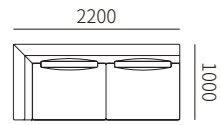

31F009 / 31F015-21L

31F009 / 31F015-20R
1300*1000*680MM
51.2*39.4*26.8"

31F009 / 31F015-20L

31F009 / 31F015-22R
1400*1000*680MM
55.1*39.4*26.8"

31F009 / 31F015-22L

31F009 / 31F015-26R
1400*1000*680MM
55.1*39.4*26.8"

31F009 / 31F015-26L

31F009 / 31F015-23R
1600*1000*680MM
63.0*39.4*26.8"

31F009 / 31F015-23L

31F009 / 31F015-24R
1800*1000*680MM
70.9*39.4*26.8"

31F009 / 31F015-24L

31F009 / 31F015-25R
2200*1000*680MM
86.6*39.4*26.8"

31F009 / 31F015-25L

单背 SOFA WITHOUT ARM

31F009 / 31F015-31
1150*1000*680MM
45.3*39.4*26.8"

31F009 / 31F015-32
1350*1000*680MM
53.1*39.4*26.8"

31F009 / 31F015-33
1550*1000*680MM
61.0*39.4*26.8"

转角 LEFT/RIGHT CHAISE