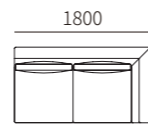

31F009 / 31F015-21L

31F009 / 31F015-20R
1300*1000*680MM
51.2*39.4*26.8"

31F009 / 31F015-20L

31F009 / 31F015-22R
1400*1000*680MM
55.1*39.4*26.8"

31F009 / 31F015-22L

31F009 / 31F015-26R
1400*1000*680MM
55.1*39.4*26.8"

31F009 / 31F015-26L

31F009 / 31F015-23R
1600*1000*680MM
63.0*39.4*26.8"

31F009 / 31F015-23L

31F009 / 31F015-24R
1800*1000*680MM
70.9*39.4*26.8"

31F009 / 31F015-24L

31F009 / 31F015-25R
2200*1000*680MM
86.6*39.4*26.8"

31F009 / 31F015-25L

单背 SOFA WITHOUT ARM

31F009 / 31F015-31
1150*1000*680MM
45.3*39.4*26.8"

31F009 / 31F015-32
1350*1000*680MM
53.1*39.4*26.8"

31F009 / 31F015-33
1550*1000*680MM
61.0*39.4*26.8"

转角 LEFT/RIGHT CHAISE