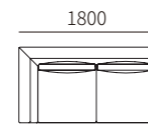

Upholstered with leather, cushions in fabric. Metal feet in black satin finish.

数据参考 TECHNICAL INFORMATION

沙发 SOFA

31F009 / 31F015-13
2200*1000*680MM
86.6*39.4*26.8"

单扶 LEFT/RIGHT ONE-ARMED SOFA

31F009 / 31F015-21R
1200*1000*680MM
47.2*39.4*26.8"

31F009 / 31F015-21L

31F009 / 31F015-20R
1300*1000*680MM
51.2*39.4*26.8"

31F009 / 31F015-20L

31F009 / 31F015-22R
1400*1000*680MM
55.1*39.4*26.8"

31F009 / 31F015-22L

31F009 / 31F015-26R
1400*1000*680MM
55.1*39.4*26.8"

31F009 / 31F015-26L

31F009 / 31F015-23R
1600*1000*680MM
63.0*39.4*26.8"

31F009 / 31F015-23L

31F009 / 31F015-24R
1800*1000*680MM
70.9*39.4*26.8"

31F009 / 31F015-24L

31F009 / 31F015-25R
2200*1000*680MM
86.6*39.4*26.8"