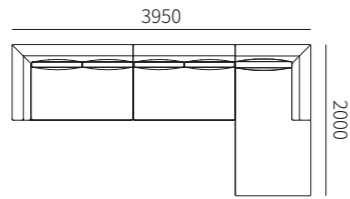

角位 LEFT/RIGHT CORNER SEAT

组合沙发 COMBINATION SOFA

31F009 / 31F015-21R + 31F009 / 31F015-21L
2400*1000*680MM
94.5*39.4*26.8"

31F009 / 31F015-20R + 31F009 / 31F015-20L
2600*1000*680MM
102.4*39.4*26.8"

31F009 / 31F015-22R + 31F009 / 31F015-22L
2800*1000*680MM
110.2*39.4*26.8"

31F009 / 31F015-24R + 31F009 / 31F015-41L
2800*1700*680MM
110.2*66.9*26.8"

31F009 / 31F015-23R + 31F009 / 31F015-23L
3200*1000*680MM
126.0*39.4*26.8"

31F009 / 31F015-25R + 31F009 / 31F015-41L
3200*1700*680MM
126.0*66.9*26.8"

31F009 / 31F015-22R + 31F009 / 31F015-31 +
31F009 / 31F015-41L
3550*1700*680MM
139.8*66.9*26.8"

31F009 / 31F015-23R + 31F009 / 31F015-32 +
31F009 / 31F015-43L
3950*2000*680MM
155.5*78.7*26.8"

31F009 / 31F015-24R + 31F009 / 31F015-33 +
31F009 / 31F015-61 + 31F009 / 31F015-41L
4350*2700*680MM
171.3*106.3*26.8"