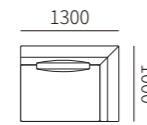

Upholstered with leather, cushions in fabric. Metal feet in black satin finish.

数据参考 TECHNICAL INFORMATION

沙发 SOFA

31F009 / 31F015-13
2200*1000*680MM
86.6*39.4*26.8"

单扶 LEFT/RIGHT ONE-ARMED SOFA

31F009 / 31F015-21R
1200*1000*680MM
47.2*39.4*26.8"

31F009 / 31F015-21L

31F009 / 31F015-20R
1300*1000*680MM
51.2*39.4*26.8"

31F009 / 31F015-20L

31F009 / 31F015-22R
1400*1000*680MM
55.1*39.4*26.8"

31F009 / 31F015-22L

31F009 / 31F015-26R
1400*1000*680MM
55.1*39.4*26.8"

31F009 / 31F015-26L

31F009 / 31F015-23R
1600*1000*680MM
63.0*39.4*26.8"

31F009 / 31F015-23L

31F009 / 31F015-24R
1800*1000*680MM
70.9*39.4*26.8"

31F009 / 31F015-24L

31F009 / 31F015-25R
2200*1000*680MM
86.6*39.4*26.8"