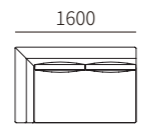

Upholstered with leather, cushions in fabric. Metal feet in black satin finish.

数据参考 TECHNICAL INFORMATION

沙发 SOFA

31F009 / 31F015-13
2200*1000*680MM
86.6*39.4*26.8"

单扶 LEFT/RIGHT ONE-ARMED SOFA

31F009 / 31F015-21R
1200*1000*680MM
47.2*39.4*26.8"

31F009 / 31F015-21L

31F009 / 31F015-20R
1300*1000*680MM
51.2*39.4*26.8"

31F009 / 31F015-20L

31F009 / 31F015-22R
1400*1000*680MM
55.1*39.4*26.8"

31F009 / 31F015-22L

31F009 / 31F015-26R
1400*1000*680MM
55.1*39.4*26.8"

31F009 / 31F015-26L

31F009 / 31F015-23R
1600*1000*680MM
63.0*39.4*26.8"

31F009 / 31F015-23L

31F009 / 31F015-24R
1800*1000*680MM
70.9*39.4*26.8"

31F009 / 31F015-24L

31F009 / 31F015-25R
2200*1000*680MM
86.6*39.4*26.8"