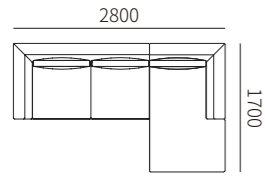

角位 LEFT/RIGHT CORNER SEAT

组合沙发 COMBINATION SOFA

31F009 / 31F015-21R + 31F009 / 31F015-21L
2400*1000*680MM
94.5*39.4*26.8"

31F009 / 31F015-20R + 31F009 / 31F015-20L
2600*1000*680MM
102.4*39.4*26.8"

31F009 / 31F015-22R + 31F009 / 31F015-22L
2800*1000*680MM
110.2*39.4*26.8"

31F009 / 31F015-24R + 31F009 / 31F015-41L
2800*1700*680MM
110.2*66.9*26.8"

31F009 / 31F015-23R + 31F009 / 31F015-23L
3200*1000*680MM
126.0*39.4*26.8"

31F009 / 31F015-25R + 31F009 / 31F015-41L
3200*1700*680MM
126.0*66.9*26.8"