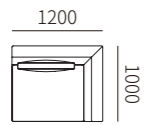

Upholstered with leather, cushions in fabric. Metal feet in black satin finish.

数据参考 TECHNICAL INFORMATION

沙发 SOFA

31F009 / 31F015-13
2200*1000*680MM
86.6*39.4*26.8"

单扶 LEFT/RIGHT ONE-ARMED SOFA

31F009 / 31F015-21R
1200*1000*680MM
47.2*39.4*26.8"

31F009 / 31F015-21L

31F009 / 31F015-20R
1300*1000*680MM
51.2*39.4*26.8"

31F009 / 31F015-20L

31F009 / 31F015-22R
1400*1000*680MM
55.1*39.4*26.8"

31F009 / 31F015-22L

31F009 / 31F015-26R
1400*1000*680MM
55.1*39.4*26.8"

31F009 / 31F015-26L

31F009 / 31F015-23R
1600*1000*680MM
63.0*39.4*26.8"

31F009 / 31F015-23L

31F009 / 31F015-24R
1800*1000*680MM
70.9*39.4*26.8"

31F009 / 31F015-24L

31F009 / 31F015-25R
2200*1000*680MM
86.6*39.4*26.8"