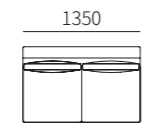

31F009 / 31F015-21L

31F009 / 31F015-20R
1300*1000*680MM
51.2*39.4*26.8"

31F009 / 31F015-20L

31F009 / 31F015-22R
1400*1000*680MM
55.1*39.4*26.8"

31F009 / 31F015-22L

31F009 / 31F015-26R
1400*1000*680MM
55.1*39.4*26.8"

31F009 / 31F015-26L

31F009 / 31F015-23R
1600*1000*680MM
63.0*39.4*26.8"

31F009 / 31F015-23L

31F009 / 31F015-24R
1800*1000*680MM
70.9*39.4*26.8"

31F009 / 31F015-24L

31F009 / 31F015-25R
2200*1000*680MM
86.6*39.4*26.8"

31F009 / 31F015-25L

单背 SOFA WITHOUT ARM

31F009 / 31F015-31
1150*1000*680MM
45.3*39.4*26.8"

31F009 / 31F015-32
1350*1000*680MM
53.1*39.4*26.8"

31F009 / 31F015-33
1550*1000*680MM
61.0*39.4*26.8"

转角 LEFT/RIGHT CHAISE

31F009 / 31F015-41L
1700*1000*680MM
66.9*39.4*26.8"

31F009 / 31F015-41R

31F009 / 31F015-42L
1700*1200*680MM
66.9*47.2*26.8"

31F009 / 31F015-42R

31F009 / 31F015-43L
2000*1000*680MM
78.7*39.4*26.8"

31F009 / 31F015-43R