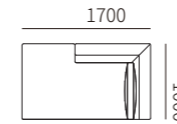

31F009 / 31F015-21L

31F009 / 31F015-20R
1300*1000*680MM
51.2*39.4*26.8"

31F009 / 31F015-20L

31F009 / 31F015-22R
1400*1000*680MM
55.1*39.4*26.8"

31F009 / 31F015-22L

31F009 / 31F015-26R
1400*1000*680MM
55.1*39.4*26.8"

31F009 / 31F015-26L

31F009 / 31F015-23R
1600*1000*680MM
63.0*39.4*26.8"

31F009 / 31F015-23L

31F009 / 31F015-24R
1800*1000*680MM
70.9*39.4*26.8"

31F009 / 31F015-24L

31F009 / 31F015-25R
2200*1000*680MM
86.6*39.4*26.8"

31F009 / 31F015-25L

单背 SOFA WITHOUT ARM

31F009 / 31F015-31
1150*1000*680MM
45.3*39.4*26.8"

31F009 / 31F015-32
1350*1000*680MM
53.1*39.4*26.8"

31F009 / 31F015-33
1550*1000*680MM
61.0*39.4*26.8"

转角 LEFT/RIGHT CHAISE

31F009 / 31F015-41L
1700*1000*680MM
66.9*39.4*26.8"

31F009 / 31F015-41R

31F009 / 31F015-42L
1700*1200*680MM
66.9*47.2*26.8"

31F009 / 31F015-42R

31F009 / 31F015-43L
2000*1000*680MM
78.7*39.4*26.8"

31F009 / 31F015-43R