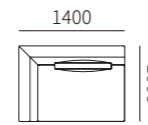

Upholstered with leather, cushions in fabric. Metal feet in black satin finish.

数据参考 TECHNICAL INFORMATION

沙发 SOFA

31F009 / 31F015-13
2200*1000*680MM
86.6*39.4*26.8"

单扶 LEFT/RIGHT ONE-ARMED SOFA

31F009 / 31F015-21R
1200*1000*680MM
47.2*39.4*26.8"

31F009 / 31F015-21L

31F009 / 31F015-20R
1300*1000*680MM
51.2*39.4*26.8"

31F009 / 31F015-20L

31F009 / 31F015-22R
1400*1000*680MM
55.1*39.4*26.8"

31F009 / 31F015-22L

31F009 / 31F015-26R
1400*1000*680MM
55.1*39.4*26.8"

31F009 / 31F015-26L

31F009 / 31F015-23R
1600*1000*680MM
63.0*39.4*26.8"

31F009 / 31F015-23L

31F009 / 31F015-24R
1800*1000*680MM
70.9*39.4*26.8"

31F009 / 31F015-24L

31F009 / 31F015-25R
2200*1000*680MM
86.6*39.4*26.8"