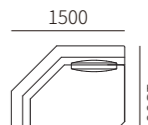

31F009 / 31F015-41L
1700*1000*680MM
66.9*39.4*26.8"

31F009 / 31F015-41R

31F009 / 31F015-42L
1700*1200*680MM
66.9*47.2*26.8"

31F009 / 31F015-42R

31F009 / 31F015-43L
2000*1000*680MM
78.7*39.4*26.8"

31F009 / 31F015-43R

塌 OTTOMAN

31F009 / 31F015-50
1000*500*250MM
39.4*19.7*9.8"

31F009 / 31F015-51
1000*1000*400MM
39.4*39.4*15.7"

31F009 / 31F015-61
1000*1000*680MM
39.4*39.4*26.8"

31F009 / 31F015-62
1500*1500*680MM
59.1*59.1*26.8"

角位 LEFT/RIGHT CORNER SEAT

组合沙发 COMBINATION SOFA

31F009 / 31F015-21R + 31F009 / 31F015-21L
2400*1000*680MM
94.5*39.4*26.8"

31F009 / 31F015-20R + 31F009 / 31F015-20L
2600*1000*680MM
102.4*39.4*26.8"

31F009 / 31F015-22R + 31F009 / 31F015-22L
2800*1000*680MM
110.2*39.4*26.8"

31F009 / 31F015-24R + 31F009 / 31F015-41L
2800*1700*680MM
110.2*66.9*26.8"

31F009 / 31F015-23R + 31F009 / 31F015-23L
3200*1000*680MM
126.0*39.4*26.8"

31F009 / 31F015-25R + 31F009 / 31F015-41L
3200*1700*680MM
126.0*66.9*26.8"