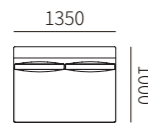

31F009 / 31F015-21L

31F009 / 31F015-20R
1300*1000*680MM
51.2*39.4*26.8"

31F009 / 31F015-20L

31F009 / 31F015-22R
1400*1000*680MM
55.1*39.4*26.8"

31F009 / 31F015-22L

31F009 / 31F015-26R
1400*1000*680MM
55.1*39.4*26.8"

31F009 / 31F015-26L

31F009 / 31F015-23R
1600*1000*680MM
63.0*39.4*26.8"

31F009 / 31F015-23L

31F009 / 31F015-24R
1800*1000*680MM
70.9*39.4*26.8"

31F009 / 31F015-24L

31F009 / 31F015-25R
2200*1000*680MM
86.6*39.4*26.8"

31F009 / 31F015-25L

单背 SOFA WITHOUT ARM

31F009 / 31F015-31
1150*1000*680MM
45.3*39.4*26.8"

31F009 / 31F015-32
1350*1000*680MM
53.1*39.4*26.8"

31F009 / 31F015-33
1550*1000*680MM
61.0*39.4*26.8"

转角 LEFT/RIGHT CHAISE