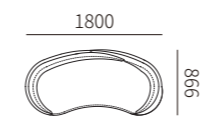

产品描述

沙发整体为布料包制，底脚为黑灰氟碳漆金属。

PRODUCT DESCRIPTION

Upholstered with fabric. Metal feet in dark grey epoxy paint.

数据参考 TECHNICAL INFORMATION

沙发 SOFA

31F025-12
1800*866*735MM
70.9*34.1*28.9"

31F025-13
2000*866*735MM
78.7*34.1*28.9"