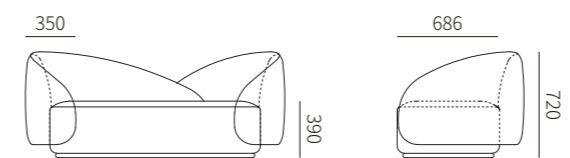

CORE 相拥

Design by Yang Gao / Siyu Chen (CAFA) 央美高扬 / 陈思雨

编号: 31F025

沙发的形态以中国食物云吞为灵感，一分为二的靠背将云吞的形态发挥到极致，流畅有力的线条形成的环抱感给人优雅慵懒的感觉，让入座充满了仪式感。

As stylish as it is meaningful. CORE sofa inspired by traditional Chinese food Wonton. The back layered and wrapped like wonton skin. At the same time, it's forming an enveloping like a welcoming hug. The overall impression of the CORE sofa is cozy and calm.

产品描述

沙发整体为布料包制，底脚为黑灰氟碳漆金属。

PRODUCT DESCRIPTION

Upholstered with fabric. Metal feet in dark grey epoxy paint.

数据参考 TECHNICAL INFORMATION

沙发 SOFA

31F025-12
1800*866*735MM
70.9*34.1*28.9"

31F025-13
2000*866*735MM
78.7*34.1*28.9"