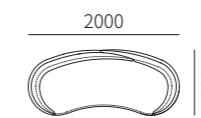

产品描述

沙发整体为布料包制，底脚为黑灰氟碳漆金属。

PRODUCT DESCRIPTION

Upholstered with fabric. Metal feet in dark grey epoxy paint.

数据参考 TECHNICAL INFORMATION

沙发 SOFA

31F025-12
1800*866*735MM
70.9*34.1*28.9"

31F025-13
2000*866*735MM
78.7*34.1*28.9"