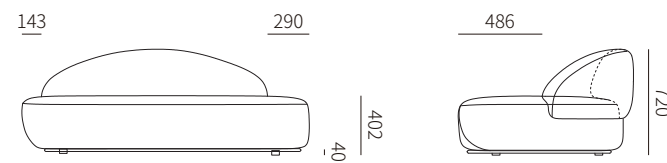

SPIN sofa is the epitome of lifestyles among new generations: playful and casual. Design with the organic and asymmetrical form. With the left and right modules connected by a round storage coffee table in the middle, sofas could be placed in different angles for different living scenario and makes a cheerful and casual addition to your home.

产品描述

沙发整体为布料包制，底腿为黑丝光烤漆金属。中间储物模块为牛皮包制，翻盖面板为木制开孔漆，底部有活动脚轮。

PRODUCT DESCRIPTION

Upholstered with fabric or leather. Metal feet in black satin finish. Storage modular upholstered with leather, top tray made of wood.

数据参考 TECHNICAL INFORMATION

沙发 SOFA

31F029-12
2013*1013*720MM
79.3*39.9*28.3"

31F029-13
2213*1013*720MM
87.1*39.9*28.3"

单背 SOFA WITHOUT ARM

31F029-31L 31F029-31R
1843*940*720MM
72.6*37.0*28.3"

31F029-32L 31F029-32R
2013*1013*720MM
79.3*39.9*28.3"