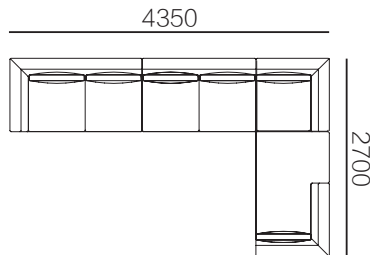

转角

31F009-41
1700*1000*680mm
66.9*39.4*26.8"

31F009-42
1700*1200*680mm
66.9*47.2*26.8"

31F009-43
2000*1000*680mm
78.7*39.4*26.8"

角位

31F009-61
1000*1000*680mm
39.4*39.4*26.8"

组合尺寸

31F009ZH-01
2400*1000*680mm
94.5*39.4*26.8"

31F009ZH-02
2800*1000*680mm
110.2*39.4*26.8"

31F009ZH-03
3200*1000*680mm
126.0*39.4*26.8"

31F009ZH-04
2800*1700*680mm
110.2*66.9*26.8"

31F009ZH-05
3200*1700*680mm
126.0*66.9*26.8"

31F009ZH-06
3550*1700*680mm
139.8*66.9*26.8"

31F009ZH-07
3950*2000*680mm
155.5*78.7*26.8"

31F009ZH-08
4350*2700*680mm
171.3*106.3*26.8"

31F009ZH-09
4350*3000*680mm
171.3*118.1*26.8"