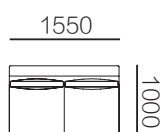

31F009-13
2200*1000*680mm
86.6*39.4*26.8"

单扶

31F009-21
1200*1000*680mm
47.2*39.4*26.8"

31F009-22
1400*1000*680mm
55.1*39.4*26.8"

31F009-23
1600*1000*680mm
63.0*39.4*26.8"

31F009-24
1800*1000*680mm
70.9*39.4*26.8"

31F009-25
2200*1000*680mm
86.6*39.4*26.8"

单背

31F009-31
1150*1000*680mm
45.3*39.4*26.8"

31F009-32
1350*1000*680mm
53.1*39.4*26.8"

31F009-33
1550*1000*680mm
61.0*39.4*26.8"

墩

31F009-51
1000*1000*400mm
39.4*39.4*15.7"

转角

31F009-41
1700*1000*680mm
66.9*39.4*26.8"

31F009-42
1700*1200*680mm
66.9*47.2*26.8"

31F009-43
2000*1000*680mm
78.7*39.4*26.8"

角位

31F009-61
1000*1000*680mm
39.4*39.4*26.8"

组合尺寸

31F009ZH-01
2400*1000*680mm
94.5*39.4*26.8"

31F009ZH-02
2800*1000*680mm
110.2*39.4*26.8"

31F009ZH-03
3200*1000*680mm
126.0*39.4*26.8"

31F009ZH-04
2800*1700*680mm
110.2*66.9*26.8"

31F009ZH-05
3200*1700*680mm
126.0*66.9*26.8"

31F009ZH-06
3550*1700*680mm
139.8*66.9*26.8"