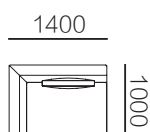

31F009-13
2200*1000*680mm
86.6*39.4*26.8"

单扶

31F009-21
1200*1000*680mm
47.2*39.4*26.8"

31F009-22
1400*1000*680mm
55.1*39.4*26.8"

31F009-23
1600*1000*680mm
63.0*39.4*26.8"

31F009-24
1800*1000*680mm
70.9*39.4*26.8"

31F009-25
2200*1000*680mm
86.6*39.4*26.8"

单背

31F009-31
1150*1000*680mm
45.3*39.4*26.8"

31F009-32
1350*1000*680mm
53.1*39.4*26.8"

31F009-33
1550*1000*680mm
61.0*39.4*26.8"

墩

31F009-51
1000*1000*400mm
39.4*39.4*15.7"

转角

31F009-41
1700*1000*680mm
66.9*39.4*26.8"

31F009-42
1700*1200*680mm
66.9*47.2*26.8"

31F009-43
2000*1000*680mm
78.7*39.4*26.8"

角位

31F009-61
1000*1000*680mm
39.4*39.4*26.8"

组合尺寸

31F009ZH-01
2400*1000*680mm
94.5*39.4*26.8"

31F009ZH-02
2800*1000*680mm
110.2*39.4*26.8"

31F009ZH-03
3200*1000*680mm
126.0*39.4*26.8"

31F009ZH-04
2800*1700*680mm
110.2*66.9*26.8"

31F009ZH-05
3200*1700*680mm
126.0*66.9*26.8"

31F009ZH-06
3550*1700*680mm
139.8*66.9*26.8"