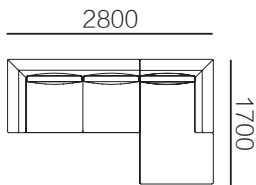

31F009-25
2200*1000*680mm
86.6*39.4*26.8"

单背

31F009-31
1150*1000*680mm
45.3*39.4*26.8"

31F009-32
1350*1000*680mm
53.1*39.4*26.8"

31F009-33
1550*1000*680mm
61.0*39.4*26.8"

墩

31F009-51
1000*1000*400mm
39.4*39.4*15.7"

转角

31F009-41
1700*1000*680mm
66.9*39.4*26.8"

31F009-42
1700*1200*680mm
66.9*47.2*26.8"

31F009-43
2000*1000*680mm
78.7*39.4*26.8"

角位

31F009-61
1000*1000*680mm
39.4*39.4*26.8"

组合尺寸

31F009ZH-01
2400*1000*680mm
94.5*39.4*26.8"

31F009ZH-02
2800*1000*680mm
110.2*39.4*26.8"

31F009ZH-03
3200*1000*680mm
126.0*39.4*26.8"

31F009ZH-04
2800*1700*680mm
110.2*66.9*26.8"

31F009ZH-05
3200*1700*680mm
126.0*66.9*26.8"

31F009ZH-06
3550*1700*680mm
139.8*66.9*26.8"

31F009ZH-07
3950*2000*680mm
155.5*78.7*26.8"

31F009ZH-08
4350*2700*680mm
171.3*106.3*26.8"

31F009ZH-09
4350*3000*680mm
171.3*118.1*26.8"