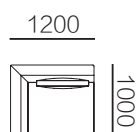

31F009-13
2200*1000*680mm
86.6*39.4*26.8"

单扶

31F009-21
1200*1000*680mm
47.2*39.4*26.8"

31F009-22
1400*1000*680mm
55.1*39.4*26.8"

31F009-23
1600*1000*680mm
63.0*39.4*26.8"

31F009-24
1800*1000*680mm
70.9*39.4*26.8"

31F009-25
2200*1000*680mm
86.6*39.4*26.8"

单背

31F009-31
1150*1000*680mm
45.3*39.4*26.8"

31F009-32
1350*1000*680mm
53.1*39.4*26.8"

31F009-33
1550*1000*680mm
61.0*39.4*26.8"

墩

31F009-51
1000*1000*400mm
39.4*39.4*15.7"

转角

31F009-41
1700*1000*680mm
66.9*39.4*26.8"

31F009-42
1700*1200*680mm
66.9*47.2*26.8"

31F009-43
2000*1000*680mm
78.7*39.4*26.8"

角位

31F009-61
1000*1000*680mm
39.4*39.4*26.8"

组合尺寸

31F009ZH-01
2400*1000*680mm
94.5*39.4*26.8"

31F009ZH-02
2800*1000*680mm
110.2*39.4*26.8"

31F009ZH-03
3200*1000*680mm
126.0*39.4*26.8"

31F009ZH-04
2800*1700*680mm
110.2*66.9*26.8"

31F009ZH-05
3200*1700*680mm
126.0*66.9*26.8"

31F009ZH-06
3550*1700*680mm
139.8*66.9*26.8"