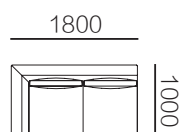

31F009-13
2200*1000*680mm
86.6*39.4*26.8"

单扶

31F009-21
1200*1000*680mm
47.2*39.4*26.8"

31F009-22
1400*1000*680mm
55.1*39.4*26.8"

31F009-23
1600*1000*680mm
63.0*39.4*26.8"

31F009-24
1800*1000*680mm
70.9*39.4*26.8"

31F009-25
2200*1000*680mm
86.6*39.4*26.8"

单背

31F009-31
1150*1000*680mm
45.3*39.4*26.8"

31F009-32
1350*1000*680mm
53.1*39.4*26.8"

31F009-33
1550*1000*680mm
61.0*39.4*26.8"

墩

31F009-51
1000*1000*400mm
39.4*39.4*15.7"

转角

31F009-41
1700*1000*680mm
66.9*39.4*26.8"

31F009-42
1700*1200*680mm
66.9*47.2*26.8"

31F009-43
2000*1000*680mm
78.7*39.4*26.8"

角位

31F009-61
1000*1000*680mm
39.4*39.4*26.8"

组合尺寸

31F009ZH-01
2400*1000*680mm
94.5*39.4*26.8"

31F009ZH-02
2800*1000*680mm
110.2*39.4*26.8"

31F009ZH-03
3200*1000*680mm
126.0*39.4*26.8"

31F009ZH-04
2800*1700*680mm
110.2*66.9*26.8"

31F009ZH-05
3200*1700*680mm
126.0*66.9*26.8"

31F009ZH-06
3550*1700*680mm
139.8*66.9*26.8"