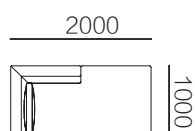

31F009-13
2200*1000*680mm
86.6*39.4*26.8"

单扶

31F009-21
1200*1000*680mm
47.2*39.4*26.8"

31F009-22
1400*1000*680mm
55.1*39.4*26.8"

31F009-23
1600*1000*680mm
63.0*39.4*26.8"

31F009-24
1800*1000*680mm
70.9*39.4*26.8"

31F009-25
2200*1000*680mm
86.6*39.4*26.8"

单背

31F009-31
1150*1000*680mm
45.3*39.4*26.8"

31F009-32
1350*1000*680mm
53.1*39.4*26.8"

31F009-33
1550*1000*680mm
61.0*39.4*26.8"

墩

31F009-51
1000*1000*400mm
39.4*39.4*15.7"

转角

31F009-41
1700*1000*680mm
66.9*39.4*26.8"

31F009-42
1700*1200*680mm
66.9*47.2*26.8"

31F009-43
2000*1000*680mm
78.7*39.4*26.8"

角位

31F009-61
1000*1000*680mm
39.4*39.4*26.8"

组合尺寸

31F009ZH-01
2400*1000*680mm
94.5*39.4*26.8"

31F009ZH-02
2800*1000*680mm
110.2*39.4*26.8"

31F009ZH-03
3200*1000*680mm
126.0*39.4*26.8"

31F009ZH-04
2800*1700*680mm
110.2*66.9*26.8"

31F009ZH-05
3200*1700*680mm
126.0*66.9*26.8"

31F009ZH-06
3550*1700*680mm
139.8*66.9*26.8"