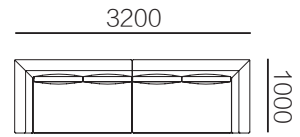

31F009-25
2200*1000*680mm
86.6*39.4*26.8"

单背

31F009-31
1150*1000*680mm
45.3*39.4*26.8"

31F009-32
1350*1000*680mm
53.1*39.4*26.8"

31F009-33
1550*1000*680mm
61.0*39.4*26.8"

墩

31F009-51
1000*1000*400mm
39.4*39.4*15.7"

转角

31F009-41
1700*1000*680mm
66.9*39.4*26.8"

31F009-42
1700*1200*680mm
66.9*47.2*26.8"

31F009-43
2000*1000*680mm
78.7*39.4*26.8"

角位

31F009-61
1000*1000*680mm
39.4*39.4*26.8"

组合尺寸

31F009ZH-01
2400*1000*680mm
94.5*39.4*26.8"

31F009ZH-02
2800*1000*680mm
110.2*39.4*26.8"

31F009ZH-03
3200*1000*680mm
126.0*39.4*26.8"

31F009ZH-04
2800*1700*680mm
110.2*66.9*26.8"

31F009ZH-05
3200*1700*680mm
126.0*66.9*26.8"

31F009ZH-06
3550*1700*680mm
139.8*66.9*26.8"