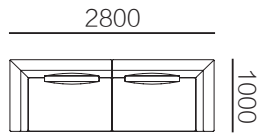

31F009-25
2200*1000*680mm
86.6*39.4*26.8"

单背

31F009-31
1150*1000*680mm
45.3*39.4*26.8"

31F009-32
1350*1000*680mm
53.1*39.4*26.8"

31F009-33
1550*1000*680mm
61.0*39.4*26.8"

墩

31F009-51
1000*1000*400mm
39.4*39.4*15.7"

转角

31F009-41
1700*1000*680mm
66.9*39.4*26.8"

31F009-42
1700*1200*680mm
66.9*47.2*26.8"

31F009-43
2000*1000*680mm
78.7*39.4*26.8"

角位

31F009-61
1000*1000*680mm
39.4*39.4*26.8"

组合尺寸

31F009ZH-01
2400*1000*680mm
94.5*39.4*26.8"

31F009ZH-02
2800*1000*680mm
110.2*39.4*26.8"

31F009ZH-03
3200*1000*680mm
126.0*39.4*26.8"

31F009ZH-04
2800*1700*680mm
110.2*66.9*26.8"

31F009ZH-05
3200*1700*680mm
126.0*66.9*26.8"

31F009ZH-06
3550*1700*680mm
139.8*66.9*26.8"

31F009ZH-07
3950*2000*680mm
155.5*78.7*26.8"

31F009ZH-08
4350*2700*680mm
171.3*106.3*26.8"

31F009ZH-09
4350*3000*680mm
171.3*118.1*26.8"