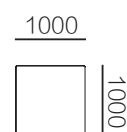

31F009-13
2200*1000*680mm
86.6*39.4*26.8"

单扶

31F009-21
1200*1000*680mm
47.2*39.4*26.8"

31F009-22
1400*1000*680mm
55.1*39.4*26.8"

31F009-23
1600*1000*680mm
63.0*39.4*26.8"

31F009-24
1800*1000*680mm
70.9*39.4*26.8"

31F009-25
2200*1000*680mm
86.6*39.4*26.8"

单背

31F009-31
1150*1000*680mm
45.3*39.4*26.8"

31F009-32
1350*1000*680mm
53.1*39.4*26.8"

31F009-33
1550*1000*680mm
61.0*39.4*26.8"

墩

31F009-51
1000*1000*400mm
39.4*39.4*15.7"

转角

31F009-41
1700*1000*680mm
66.9*39.4*26.8"

31F009-42
1700*1200*680mm
66.9*47.2*26.8"

31F009-43
2000*1000*680mm
78.7*39.4*26.8"

角位

31F009-61
1000*1000*680mm
39.4*39.4*26.8"

组合尺寸

31F009ZH-01
2400*1000*680mm
94.5*39.4*26.8"

31F009ZH-02
2800*1000*680mm
110.2*39.4*26.8"

31F009ZH-03
3200*1000*680mm
126.0*39.4*26.8"

31F009ZH-04
2800*1700*680mm
110.2*66.9*26.8"

31F009ZH-05
3200*1700*680mm
126.0*66.9*26.8"

31F009ZH-06
3550*1700*680mm
139.8*66.9*26.8"