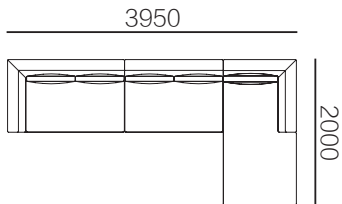

转角

31F009-41
1700*1000*680mm
66.9*39.4*26.8"

31F009-42
1700*1200*680mm
66.9*47.2*26.8"

31F009-43
2000*1000*680mm
78.7*39.4*26.8"

角位

31F009-61
1000*1000*680mm
39.4*39.4*26.8"

组合尺寸

31F009ZH-01
2400*1000*680mm
94.5*39.4*26.8"

31F009ZH-02
2800*1000*680mm
110.2*39.4*26.8"

31F009ZH-03
3200*1000*680mm
126.0*39.4*26.8"

31F009ZH-04
2800*1700*680mm
110.2*66.9*26.8"

31F009ZH-05
3200*1700*680mm
126.0*66.9*26.8"

31F009ZH-06
3550*1700*680mm
139.8*66.9*26.8"

31F009ZH-07
3950*2000*680mm
155.5*78.7*26.8"

31F009ZH-08
4350*2700*680mm
171.3*106.3*26.8"

31F009ZH-09
4350*3000*680mm
171.3*118.1*26.8"