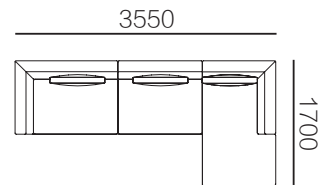

31F009-25
2200*1000*680mm
86.6*39.4*26.8"

单背

31F009-31
1150*1000*680mm
45.3*39.4*26.8"

31F009-32
1350*1000*680mm
53.1*39.4*26.8"

31F009-33
1550*1000*680mm
61.0*39.4*26.8"

墩

31F009-51
1000*1000*400mm
39.4*39.4*15.7"

转角

31F009-41
1700*1000*680mm
66.9*39.4*26.8"

31F009-42
1700*1200*680mm
66.9*47.2*26.8"

31F009-43
2000*1000*680mm
78.7*39.4*26.8"

角位

31F009-61
1000*1000*680mm
39.4*39.4*26.8"

组合尺寸

31F009ZH-01
2400*1000*680mm
94.5*39.4*26.8"

31F009ZH-02
2800*1000*680mm
110.2*39.4*26.8"

31F009ZH-03
3200*1000*680mm
126.0*39.4*26.8"

31F009ZH-04
2800*1700*680mm
110.2*66.9*26.8"

31F009ZH-05
3200*1700*680mm
126.0*66.9*26.8"

31F009ZH-06
3550*1700*680mm
139.8*66.9*26.8"

31F009ZH-07
3950*2000*680mm
155.5*78.7*26.8"

31F009ZH-08
4350*2700*680mm
171.3*106.3*26.8"

31F009ZH-09
4350*3000*680mm
171.3*118.1*26.8"