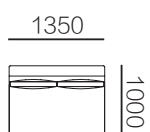

31F009-13
2200*1000*680mm
86.6*39.4*26.8"

单扶

31F009-21
1200*1000*680mm
47.2*39.4*26.8"

31F009-22
1400*1000*680mm
55.1*39.4*26.8"

31F009-23
1600*1000*680mm
63.0*39.4*26.8"

31F009-24
1800*1000*680mm
70.9*39.4*26.8"

31F009-25
2200*1000*680mm
86.6*39.4*26.8"

单背

31F009-31
1150*1000*680mm
45.3*39.4*26.8"

31F009-32
1350*1000*680mm
53.1*39.4*26.8"

31F009-33
1550*1000*680mm
61.0*39.4*26.8"

墩

31F009-51
1000*1000*400mm
39.4*39.4*15.7"

转角

31F009-41
1700*1000*680mm
66.9*39.4*26.8"

31F009-42
1700*1200*680mm
66.9*47.2*26.8"

31F009-43
2000*1000*680mm
78.7*39.4*26.8"

角位

31F009-61
1000*1000*680mm
39.4*39.4*26.8"

组合尺寸

31F009ZH-01
2400*1000*680mm
94.5*39.4*26.8"

31F009ZH-02
2800*1000*680mm
110.2*39.4*26.8"

31F009ZH-03
3200*1000*680mm
126.0*39.4*26.8"

31F009ZH-04
2800*1700*680mm
110.2*66.9*26.8"

31F009ZH-05
3200*1700*680mm
126.0*66.9*26.8"

31F009ZH-06
3550*1700*680mm
139.8*66.9*26.8"