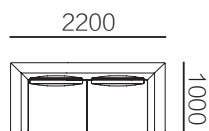

31F009-13
2200*1000*680mm
86.6*39.4*26.8"

单扶

31F009-21
1200*1000*680mm
47.2*39.4*26.8"

31F009-22
1400*1000*680mm
55.1*39.4*26.8"

31F009-23
1600*1000*680mm
63.0*39.4*26.8"

31F009-24
1800*1000*680mm
70.9*39.4*26.8"

31F009-25
2200*1000*680mm
86.6*39.4*26.8"

单背

31F009-31
1150*1000*680mm
45.3*39.4*26.8"

31F009-32
1350*1000*680mm
53.1*39.4*26.8"

31F009-33
1550*1000*680mm
61.0*39.4*26.8"

墩

31F009-51
1000*1000*400mm
39.4*39.4*15.7"

转角

31F009-41
1700*1000*680mm
66.9*39.4*26.8"

31F009-42
1700*1200*680mm
66.9*47.2*26.8"

31F009-43
2000*1000*680mm
78.7*39.4*26.8"

角位

31F009-61
1000*1000*680mm
39.4*39.4*26.8"

组合尺寸

31F009ZH-01
2400*1000*680mm
94.5*39.4*26.8"

31F009ZH-02
2800*1000*680mm
110.2*39.4*26.8"

31F009ZH-03
3200*1000*680mm
126.0*39.4*26.8"

31F009ZH-04
2800*1700*680mm
110.2*66.9*26.8"

31F009ZH-05
3200*1700*680mm
126.0*66.9*26.8"

31F009ZH-06
3550*1700*680mm
139.8*66.9*26.8"