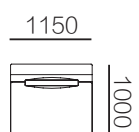

31F009-13
2200*1000*680mm
86.6*39.4*26.8"

单扶

31F009-21
1200*1000*680mm
47.2*39.4*26.8"

31F009-22
1400*1000*680mm
55.1*39.4*26.8"

31F009-23
1600*1000*680mm
63.0*39.4*26.8"

31F009-24
1800*1000*680mm
70.9*39.4*26.8"

31F009-25
2200*1000*680mm
86.6*39.4*26.8"

单背

31F009-31
1150*1000*680mm
45.3*39.4*26.8"

31F009-32
1350*1000*680mm
53.1*39.4*26.8"

31F009-33
1550*1000*680mm
61.0*39.4*26.8"

墩

31F009-51
1000*1000*400mm
39.4*39.4*15.7"

转角

31F009-41
1700*1000*680mm
66.9*39.4*26.8"

31F009-42
1700*1200*680mm
66.9*47.2*26.8"

31F009-43
2000*1000*680mm
78.7*39.4*26.8"

角位

31F009-61
1000*1000*680mm
39.4*39.4*26.8"

组合尺寸

31F009ZH-01
2400*1000*680mm
94.5*39.4*26.8"

31F009ZH-02
2800*1000*680mm
110.2*39.4*26.8"

31F009ZH-03
3200*1000*680mm
126.0*39.4*26.8"

31F009ZH-04
2800*1700*680mm
110.2*66.9*26.8"

31F009ZH-05
3200*1700*680mm
126.0*66.9*26.8"

31F009ZH-06
3550*1700*680mm
139.8*66.9*26.8"