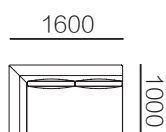

31F009-13
2200*1000*680mm
86.6*39.4*26.8"

单扶

31F009-21
1200*1000*680mm
47.2*39.4*26.8"

31F009-22
1400*1000*680mm
55.1*39.4*26.8"

31F009-23
1600*1000*680mm
63.0*39.4*26.8"

31F009-24
1800*1000*680mm
70.9*39.4*26.8"

31F009-25
2200*1000*680mm
86.6*39.4*26.8"

单背

31F009-31
1150*1000*680mm
45.3*39.4*26.8"

31F009-32
1350*1000*680mm
53.1*39.4*26.8"

31F009-33
1550*1000*680mm
61.0*39.4*26.8"

墩

31F009-51
1000*1000*400mm
39.4*39.4*15.7"

转角

31F009-41
1700*1000*680mm
66.9*39.4*26.8"

31F009-42
1700*1200*680mm
66.9*47.2*26.8"

31F009-43
2000*1000*680mm
78.7*39.4*26.8"

角位

31F009-61
1000*1000*680mm
39.4*39.4*26.8"

组合尺寸

31F009ZH-01
2400*1000*680mm
94.5*39.4*26.8"

31F009ZH-02
2800*1000*680mm
110.2*39.4*26.8"

31F009ZH-03
3200*1000*680mm
126.0*39.4*26.8"

31F009ZH-04
2800*1700*680mm
110.2*66.9*26.8"

31F009ZH-05
3200*1700*680mm
126.0*66.9*26.8"

31F009ZH-06
3550*1700*680mm
139.8*66.9*26.8"