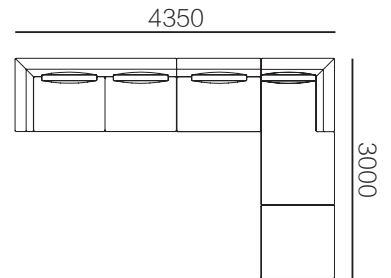

31F009-25
2200*1000*680mm
86.6*39.4*26.8"

单背

31F009-31
1150*1000*680mm
45.3*39.4*26.8"

31F009-32
1350*1000*680mm
53.1*39.4*26.8"

31F009-33
1550*1000*680mm
61.0*39.4*26.8"

墩

31F009-51
1000*1000*400mm
39.4*39.4*15.7"

转角

31F009-41
1700*1000*680mm
66.9*39.4*26.8"

31F009-42
1700*1200*680mm
66.9*47.2*26.8"

31F009-43
2000*1000*680mm
78.7*39.4*26.8"

角位

31F009-61
1000*1000*680mm
39.4*39.4*26.8"

组合尺寸

31F009ZH-01
2400*1000*680mm
94.5*39.4*26.8"

31F009ZH-02
2800*1000*680mm
110.2*39.4*26.8"

31F009ZH-03
3200*1000*680mm
126.0*39.4*26.8"

31F009ZH-04
2800*1700*680mm
110.2*66.9*26.8"

31F009ZH-05
3200*1700*680mm
126.0*66.9*26.8"

31F009ZH-06
3550*1700*680mm
139.8*66.9*26.8"

31F009ZH-07
3950*2000*680mm
155.5*78.7*26.8"

31F009ZH-08
4350*2700*680mm
171.3*106.3*26.8"

31F009ZH-09
4350*3000*680mm
171.3*118.1*26.8"