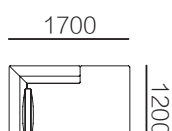

31F009-13
2200*1000*680mm
86.6*39.4*26.8"

单扶

31F009-21
1200*1000*680mm
47.2*39.4*26.8"

31F009-22
1400*1000*680mm
55.1*39.4*26.8"

31F009-23
1600*1000*680mm
63.0*39.4*26.8"

31F009-24
1800*1000*680mm
70.9*39.4*26.8"

31F009-25
2200*1000*680mm
86.6*39.4*26.8"

单背

31F009-31
1150*1000*680mm
45.3*39.4*26.8"

31F009-32
1350*1000*680mm
53.1*39.4*26.8"

31F009-33
1550*1000*680mm
61.0*39.4*26.8"

墩

31F009-51
1000*1000*400mm
39.4*39.4*15.7"

转角

31F009-41
1700*1000*680mm
66.9*39.4*26.8"

31F009-42
1700*1200*680mm
66.9*47.2*26.8"

31F009-43
2000*1000*680mm
78.7*39.4*26.8"

角位

31F009-61
1000*1000*680mm
39.4*39.4*26.8"

组合尺寸

31F009ZH-01
2400*1000*680mm
94.5*39.4*26.8"

31F009ZH-02
2800*1000*680mm
110.2*39.4*26.8"

31F009ZH-03
3200*1000*680mm
126.0*39.4*26.8"

31F009ZH-04
2800*1700*680mm
110.2*66.9*26.8"

31F009ZH-05
3200*1700*680mm
126.0*66.9*26.8"

31F009ZH-06
3550*1700*680mm
139.8*66.9*26.8"