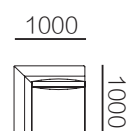

31F009-13
2200*1000*680mm
86.6*39.4*26.8"

单扶

31F009-21
1200*1000*680mm
47.2*39.4*26.8"

31F009-22
1400*1000*680mm
55.1*39.4*26.8"

31F009-23
1600*1000*680mm
63.0*39.4*26.8"

31F009-24
1800*1000*680mm
70.9*39.4*26.8"

31F009-25
2200*1000*680mm
86.6*39.4*26.8"

单背

31F009-31
1150*1000*680mm
45.3*39.4*26.8"

31F009-32
1350*1000*680mm
53.1*39.4*26.8"

31F009-33
1550*1000*680mm
61.0*39.4*26.8"

墩

31F009-51
1000*1000*400mm
39.4*39.4*15.7"

转角

31F009-41
1700*1000*680mm
66.9*39.4*26.8"

31F009-42
1700*1200*680mm
66.9*47.2*26.8"

31F009-43
2000*1000*680mm
78.7*39.4*26.8"

角位

31F009-61
1000*1000*680mm
39.4*39.4*26.8"

组合尺寸

31F009ZH-01
2400*1000*680mm
94.5*39.4*26.8"

31F009ZH-02
2800*1000*680mm
110.2*39.4*26.8"

31F009ZH-03
3200*1000*680mm
126.0*39.4*26.8"

31F009ZH-04
2800*1700*680mm
110.2*66.9*26.8"

31F009ZH-05
3200*1700*680mm
126.0*66.9*26.8"

31F009ZH-06
3550*1700*680mm
139.8*66.9*26.8"