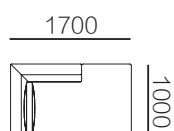

31F009-13
2200*1000*680mm
86.6*39.4*26.8"

单扶

31F009-21
1200*1000*680mm
47.2*39.4*26.8"

31F009-22
1400*1000*680mm
55.1*39.4*26.8"

31F009-23
1600*1000*680mm
63.0*39.4*26.8"

31F009-24
1800*1000*680mm
70.9*39.4*26.8"

31F009-25
2200*1000*680mm
86.6*39.4*26.8"

单背

31F009-31
1150*1000*680mm
45.3*39.4*26.8"

31F009-32
1350*1000*680mm
53.1*39.4*26.8"

31F009-33
1550*1000*680mm
61.0*39.4*26.8"

墩

31F009-51
1000*1000*400mm
39.4*39.4*15.7"

转角

31F009-41
1700*1000*680mm
66.9*39.4*26.8"

31F009-42
1700*1200*680mm
66.9*47.2*26.8"

31F009-43
2000*1000*680mm
78.7*39.4*26.8"

角位

31F009-61
1000*1000*680mm
39.4*39.4*26.8"

组合尺寸

31F009ZH-01
2400*1000*680mm
94.5*39.4*26.8"

31F009ZH-02
2800*1000*680mm
110.2*39.4*26.8"

31F009ZH-03
3200*1000*680mm
126.0*39.4*26.8"

31F009ZH-04
2800*1700*680mm
110.2*66.9*26.8"

31F009ZH-05
3200*1700*680mm
126.0*66.9*26.8"

31F009ZH-06
3550*1700*680mm
139.8*66.9*26.8"