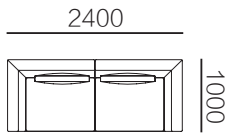

31F009-25
2200*1000*680mm
86.6*39.4*26.8"

单背

31F009-31
1150*1000*680mm
45.3*39.4*26.8"

31F009-32
1350*1000*680mm
53.1*39.4*26.8"

31F009-33
1550*1000*680mm
61.0*39.4*26.8"

墩

31F009-51
1000*1000*400mm
39.4*39.4*15.7"

转角

31F009-41
1700*1000*680mm
66.9*39.4*26.8"

31F009-42
1700*1200*680mm
66.9*47.2*26.8"

31F009-43
2000*1000*680mm
78.7*39.4*26.8"

角位

31F009-61
1000*1000*680mm
39.4*39.4*26.8"

组合尺寸

31F009ZH-01
2400*1000*680mm
94.5*39.4*26.8"

31F009ZH-02
2800*1000*680mm
110.2*39.4*26.8"

31F009ZH-03
3200*1000*680mm
126.0*39.4*26.8"

31F009ZH-04
2800*1700*680mm
110.2*66.9*26.8"

31F009ZH-05
3200*1700*680mm
126.0*66.9*26.8"

31F009ZH-06
3550*1700*680mm
139.8*66.9*26.8"

31F009ZH-07
3950*2000*680mm
155.5*78.7*26.8"

31F009ZH-08
4350*2700*680mm
171.3*106.3*26.8"

31F009ZH-09
4350*3000*680mm
171.3*118.1*26.8"