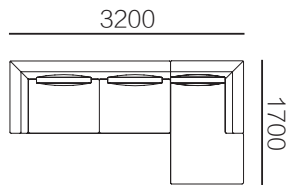

31F009-25
2200*1000*680mm
86.6*39.4*26.8"

单背

31F009-31
1150*1000*680mm
45.3*39.4*26.8"

31F009-32
1350*1000*680mm
53.1*39.4*26.8"

31F009-33
1550*1000*680mm
61.0*39.4*26.8"

墩

31F009-51
1000*1000*400mm
39.4*39.4*15.7"

转角

31F009-41
1700*1000*680mm
66.9*39.4*26.8"

31F009-42
1700*1200*680mm
66.9*47.2*26.8"

31F009-43
2000*1000*680mm
78.7*39.4*26.8"

角位

31F009-61
1000*1000*680mm
39.4*39.4*26.8"

组合尺寸

31F009ZH-01
2400*1000*680mm
94.5*39.4*26.8"

31F009ZH-02
2800*1000*680mm
110.2*39.4*26.8"

31F009ZH-03
3200*1000*680mm
126.0*39.4*26.8"

31F009ZH-04
2800*1700*680mm
110.2*66.9*26.8"

31F009ZH-05
3200*1700*680mm
126.0*66.9*26.8"

31F009ZH-06
3550*1700*680mm
139.8*66.9*26.8"

31F009ZH-07
3950*2000*680mm
155.5*78.7*26.8"

31F009ZH-08
4350*2700*680mm
171.3*106.3*26.8"

31F009ZH-09
4350*3000*680mm
171.3*118.1*26.8"