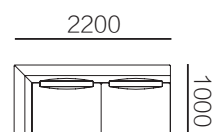

31F009-13
2200*1000*680mm
86.6*39.4*26.8"

单扶

31F009-21
1200*1000*680mm
47.2*39.4*26.8"

31F009-22
1400*1000*680mm
55.1*39.4*26.8"

31F009-23
1600*1000*680mm
63.0*39.4*26.8"

31F009-24
1800*1000*680mm
70.9*39.4*26.8"

31F009-25
2200*1000*680mm
86.6*39.4*26.8"

单背

31F009-31
1150*1000*680mm
45.3*39.4*26.8"

31F009-32
1350*1000*680mm
53.1*39.4*26.8"

31F009-33
1550*1000*680mm
61.0*39.4*26.8"

墩

31F009-51
1000*1000*400mm
39.4*39.4*15.7"

转角

31F009-41
1700*1000*680mm
66.9*39.4*26.8"

31F009-42
1700*1200*680mm
66.9*47.2*26.8"

31F009-43
2000*1000*680mm
78.7*39.4*26.8"

角位

31F009-61
1000*1000*680mm
39.4*39.4*26.8"

组合尺寸

31F009ZH-01
2400*1000*680mm
94.5*39.4*26.8"

31F009ZH-02
2800*1000*680mm
110.2*39.4*26.8"

31F009ZH-03
3200*1000*680mm
126.0*39.4*26.8"

31F009ZH-04
2800*1700*680mm
110.2*66.9*26.8"

31F009ZH-05
3200*1700*680mm
126.0*66.9*26.8"

31F009ZH-06
3550*1700*680mm
139.8*66.9*26.8"